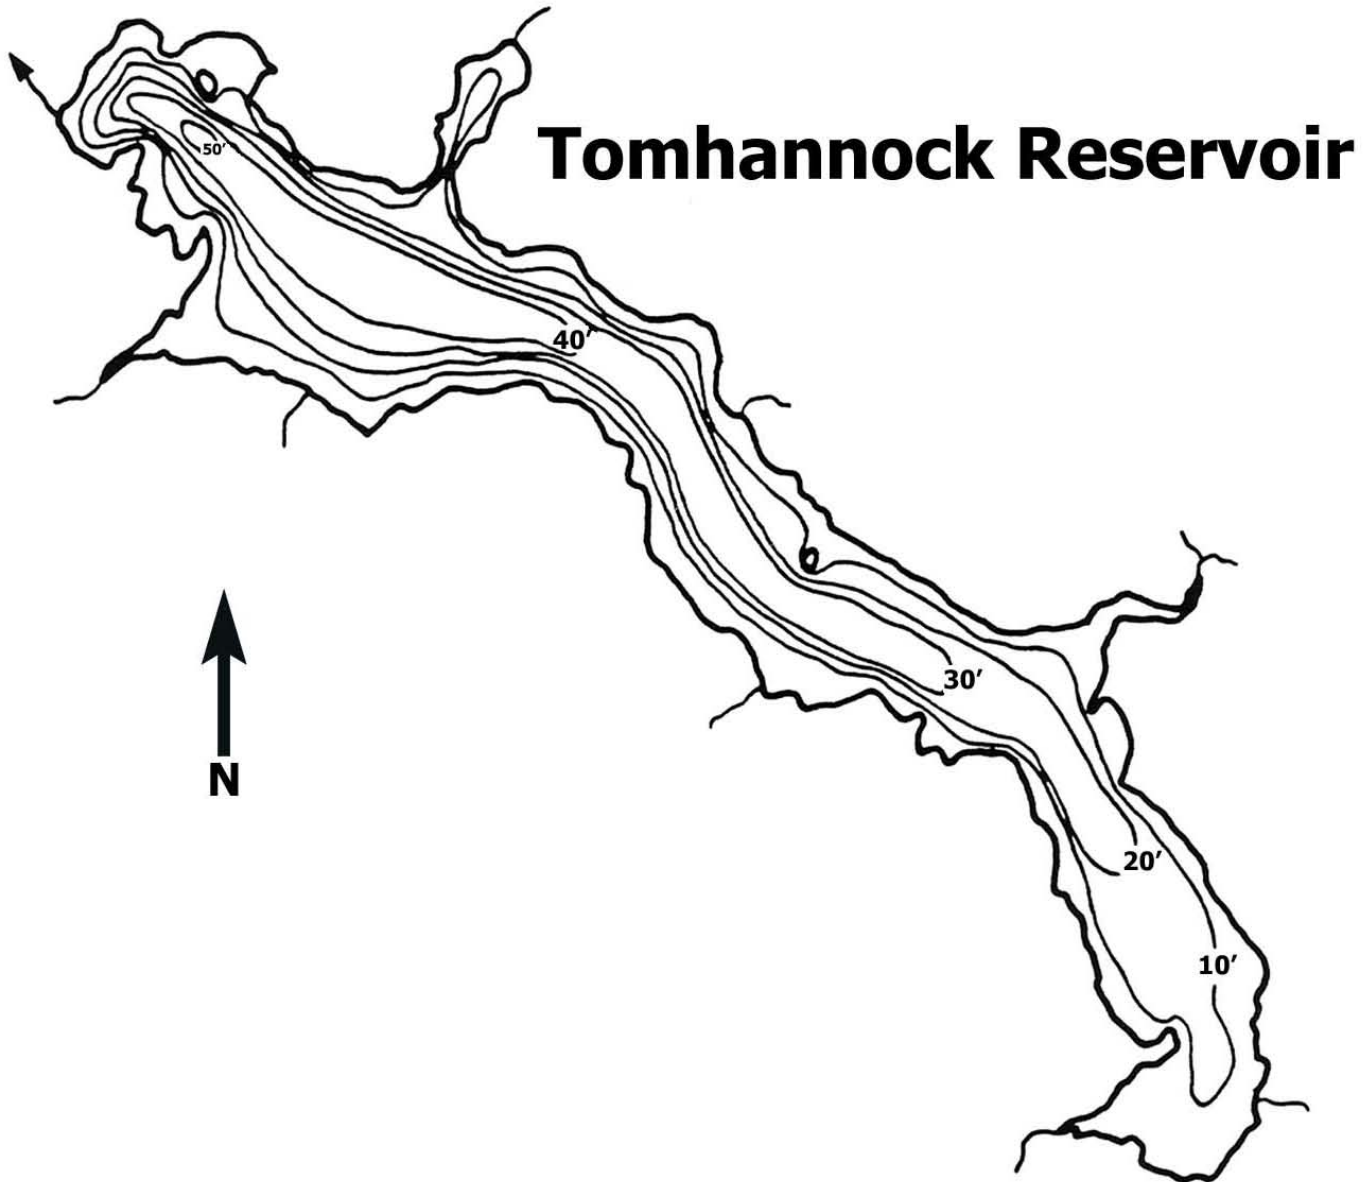

Region 4

Not For Use in Navigation

Tomhannock Reservoir

County: Rensselaer

Town: Nassau

Surface Area: 1720 Acres

Mean Depth: 23ft

Fish Species Present: Bluegill, Brown Bullhead, Black Crappie, Largemouth Bass, Pumpkinseed, Rock Bass, Smallmouth Bass, Walleye, Yellow Perch, White Perch, Common Carp

Scale: 0 3000 ft