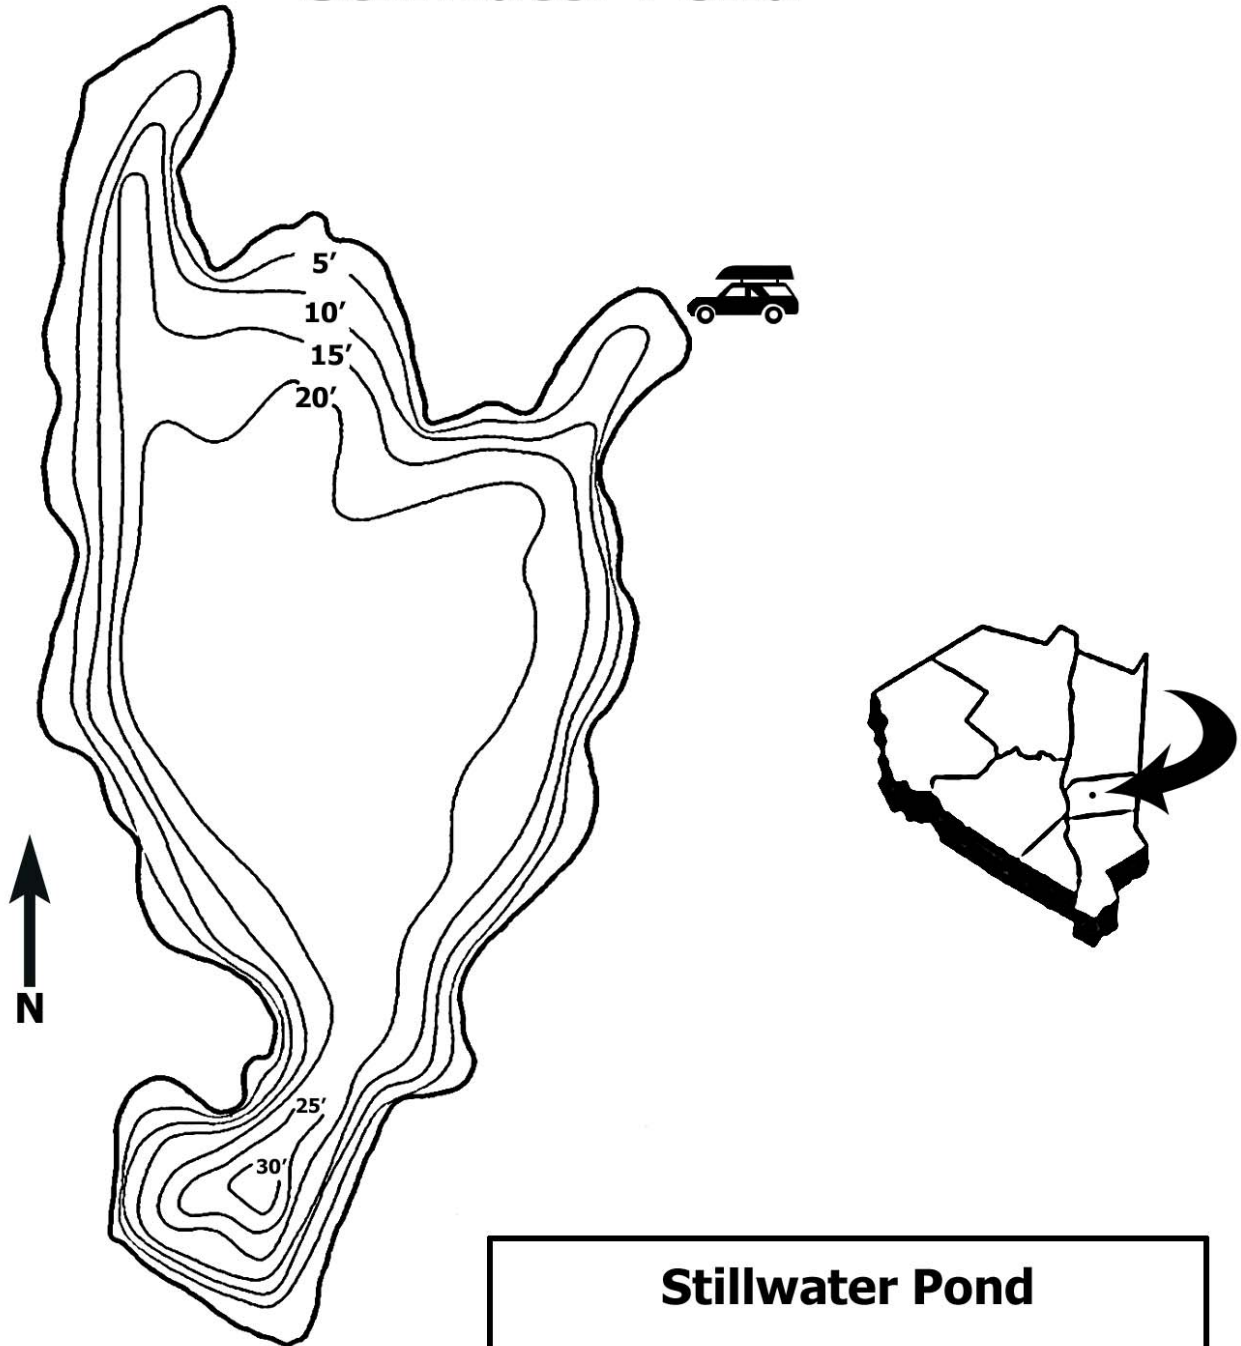

**Region 3**

# Stillwater Pond

**Not For Use in Navigation**

<b>Stillwater Pond</b>	
<b>County:</b> Putnam	<b>Town:</b> Putnam Valley
<b>Size:</b> 55.3 Acres	<b>Mean Depth:</b> 15.4ft
<b>Fish Species Present:</b> Brook Trout, Rainbow Trout, Panfish	
<b>Scale:</b>	0  400 ft