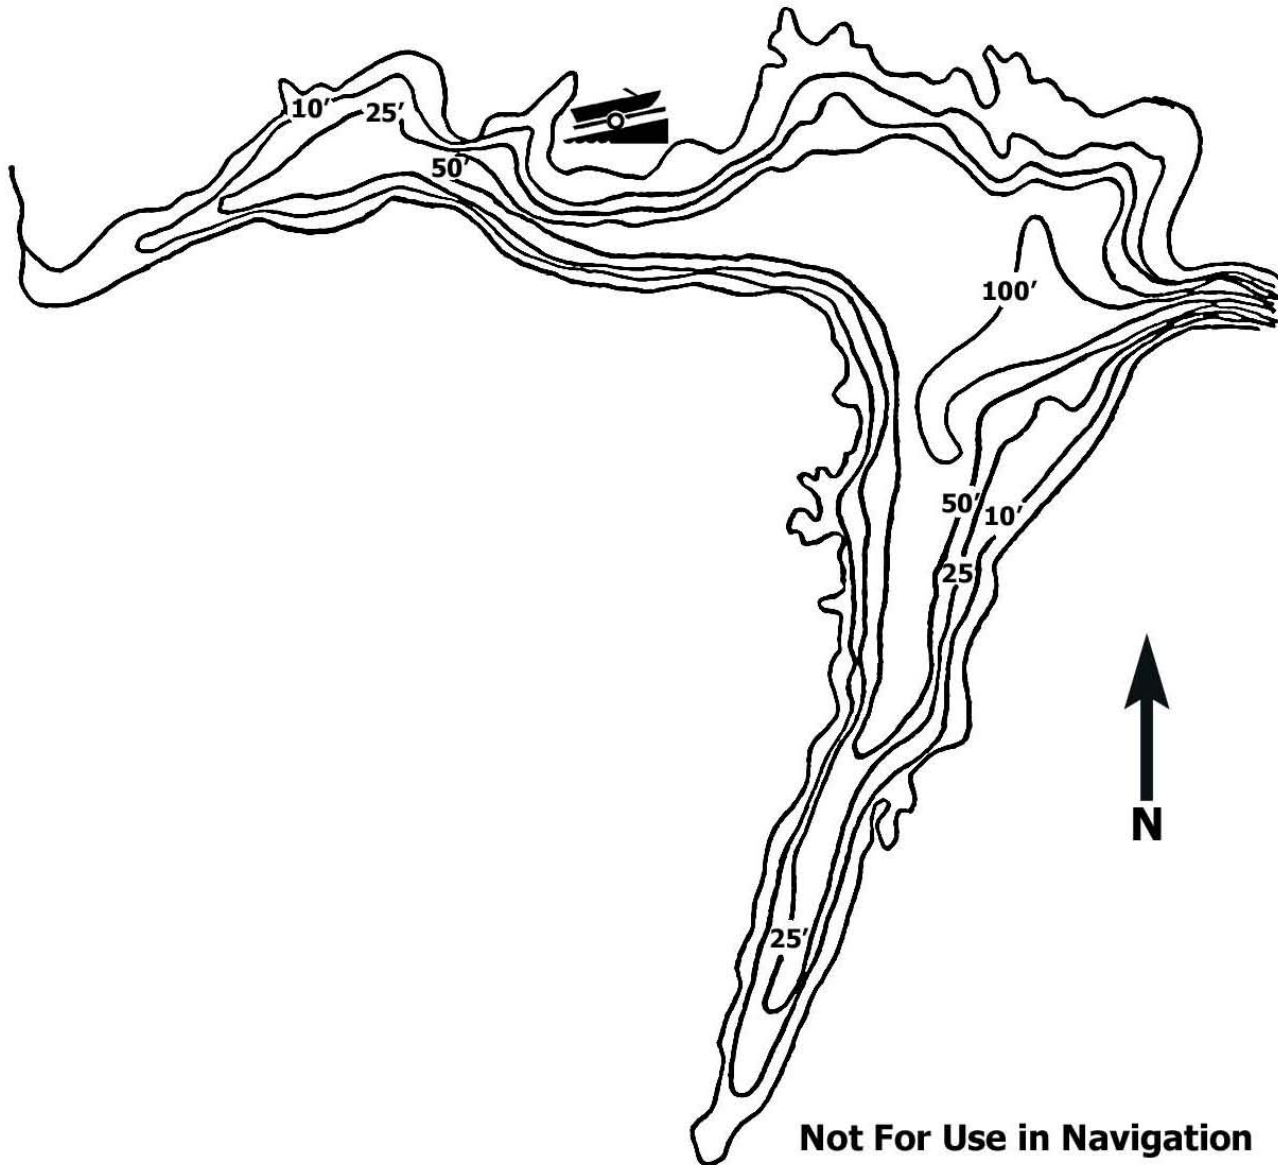

Region 9

Rushford Lake

Rushford Lake

County: Allegany

Town: Rushford

Surface Area: 585 Acres

Fish Species Present: Smallmouth Bass, Rainbow Trout, Brown Trout, Walleye, White Sucker, Brown Bullhead, Common Carp, Rock Bass, Pumpkinseed, Bluegill, Yellow Perch, Northern Hognose Sucker

Scale: 0  2,100 ft