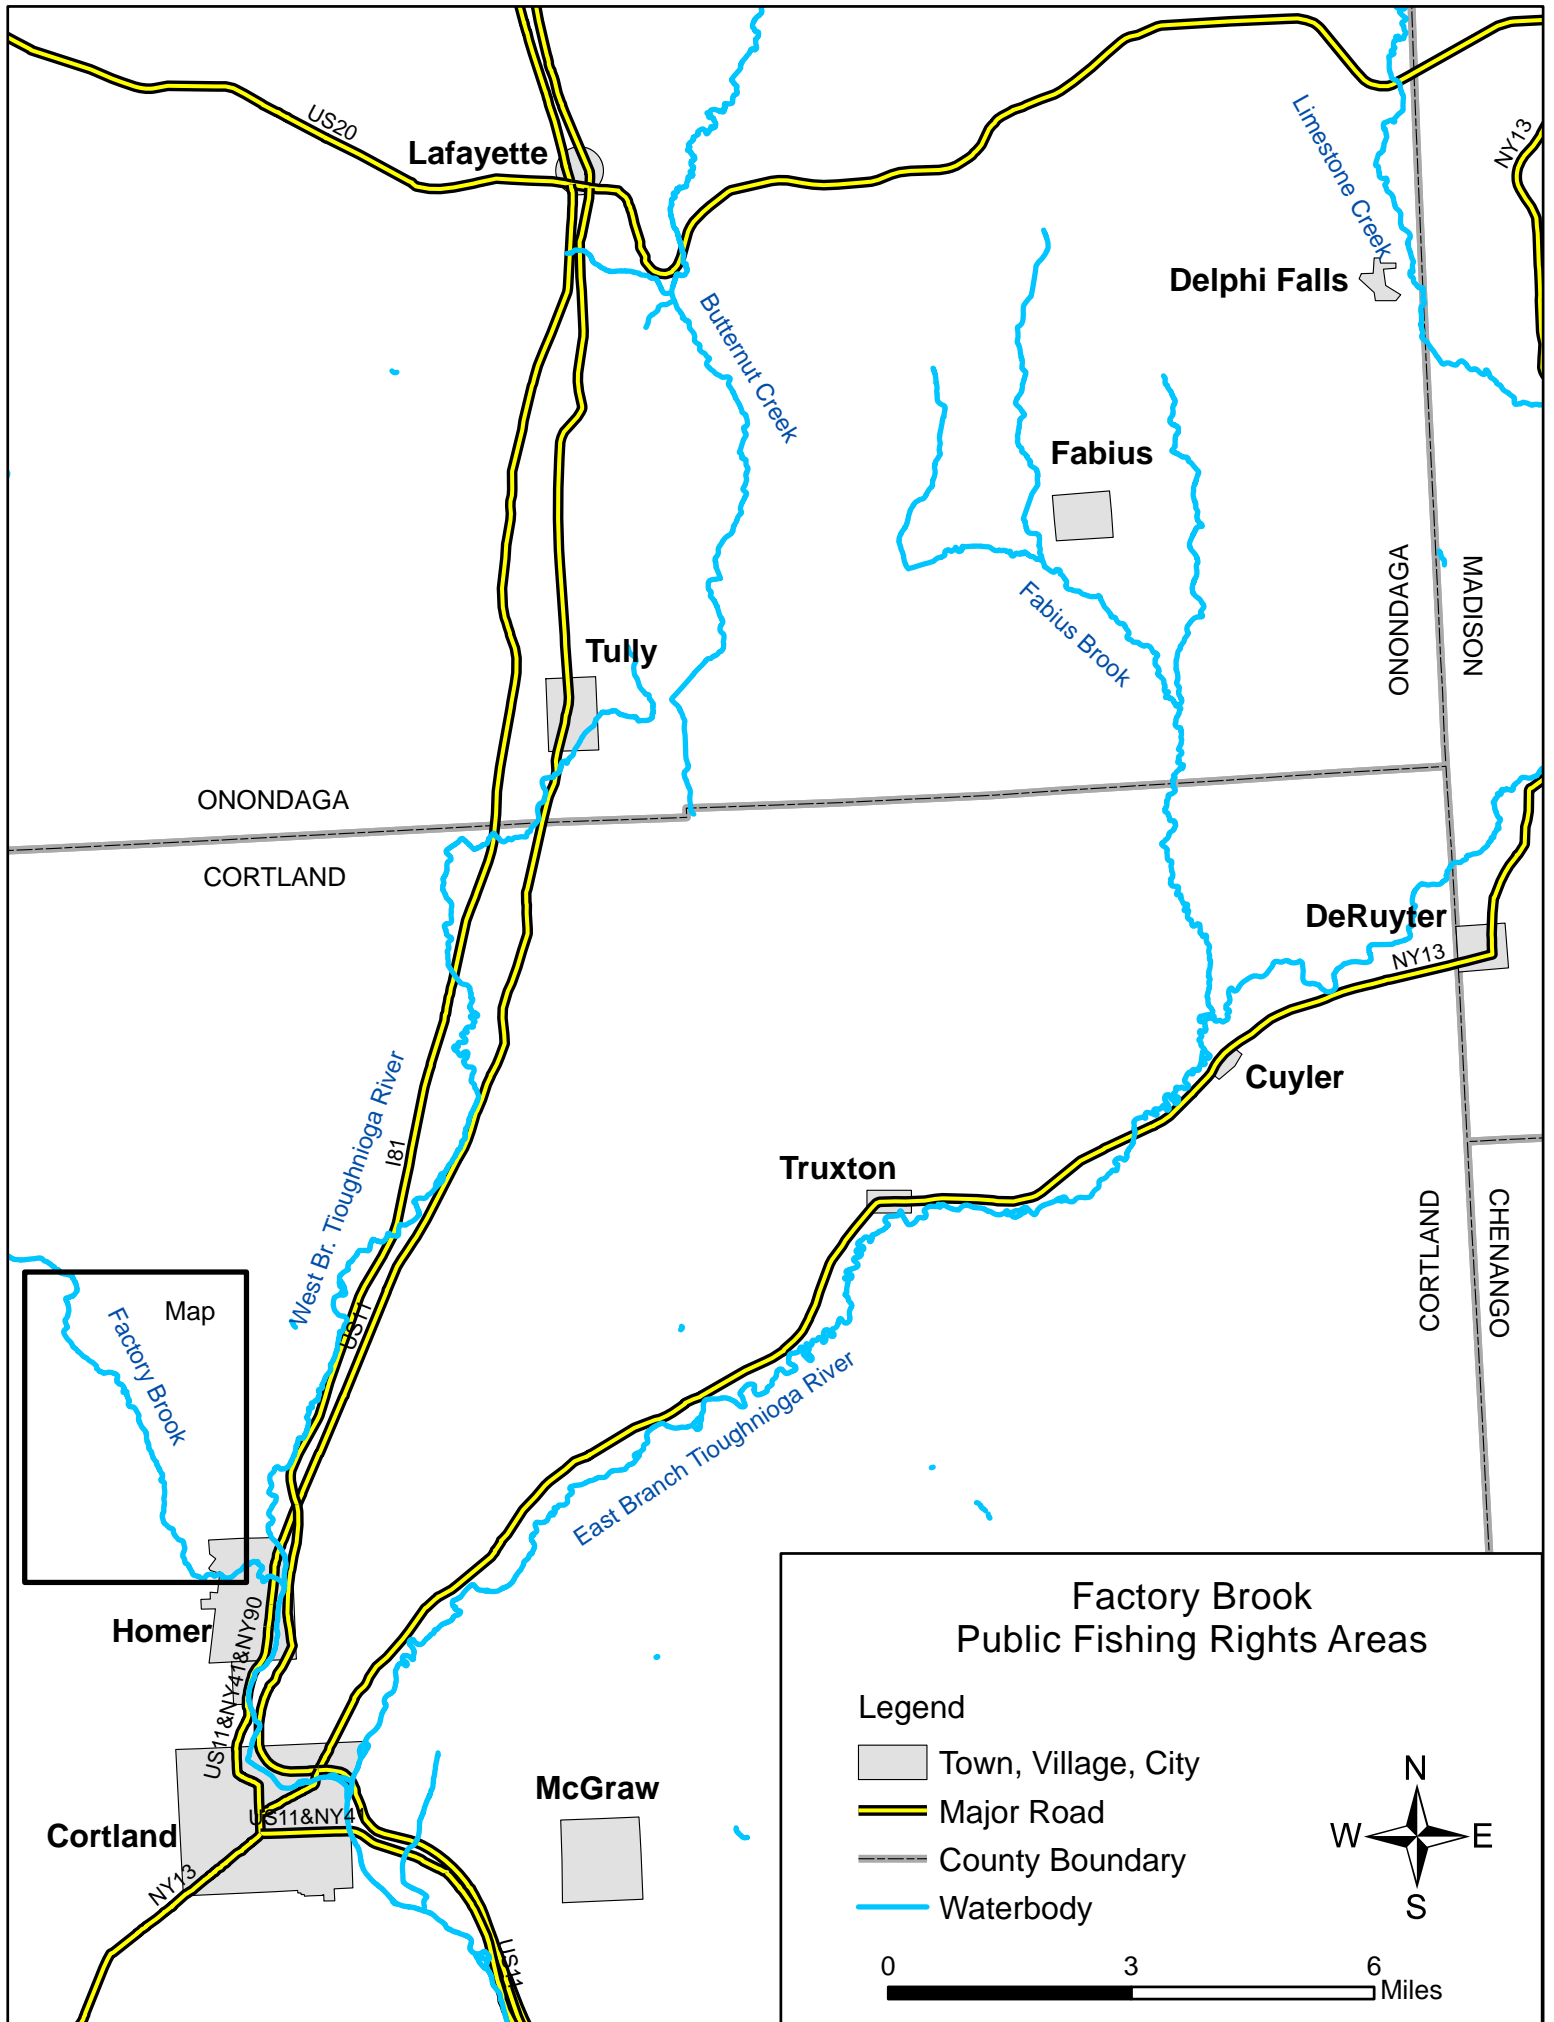

Lafayette

Delphi Falls

Fabius

Tully

ONONDAGA

CORTLAND

DeRuyter

Cuyler

Truxton

CORTLAND

CHENANGO

Homer

McGraw

Cortland

US20

NY13

Limestone Creek

Butternut Creek

Fabius Brook

West Br. Troughnioga River

East Branch Troughnioga River

Map

Factory Brook

US11 & NY4 & NY90

US11 & NY4

NY13

US11

US114

0 3 6 Miles