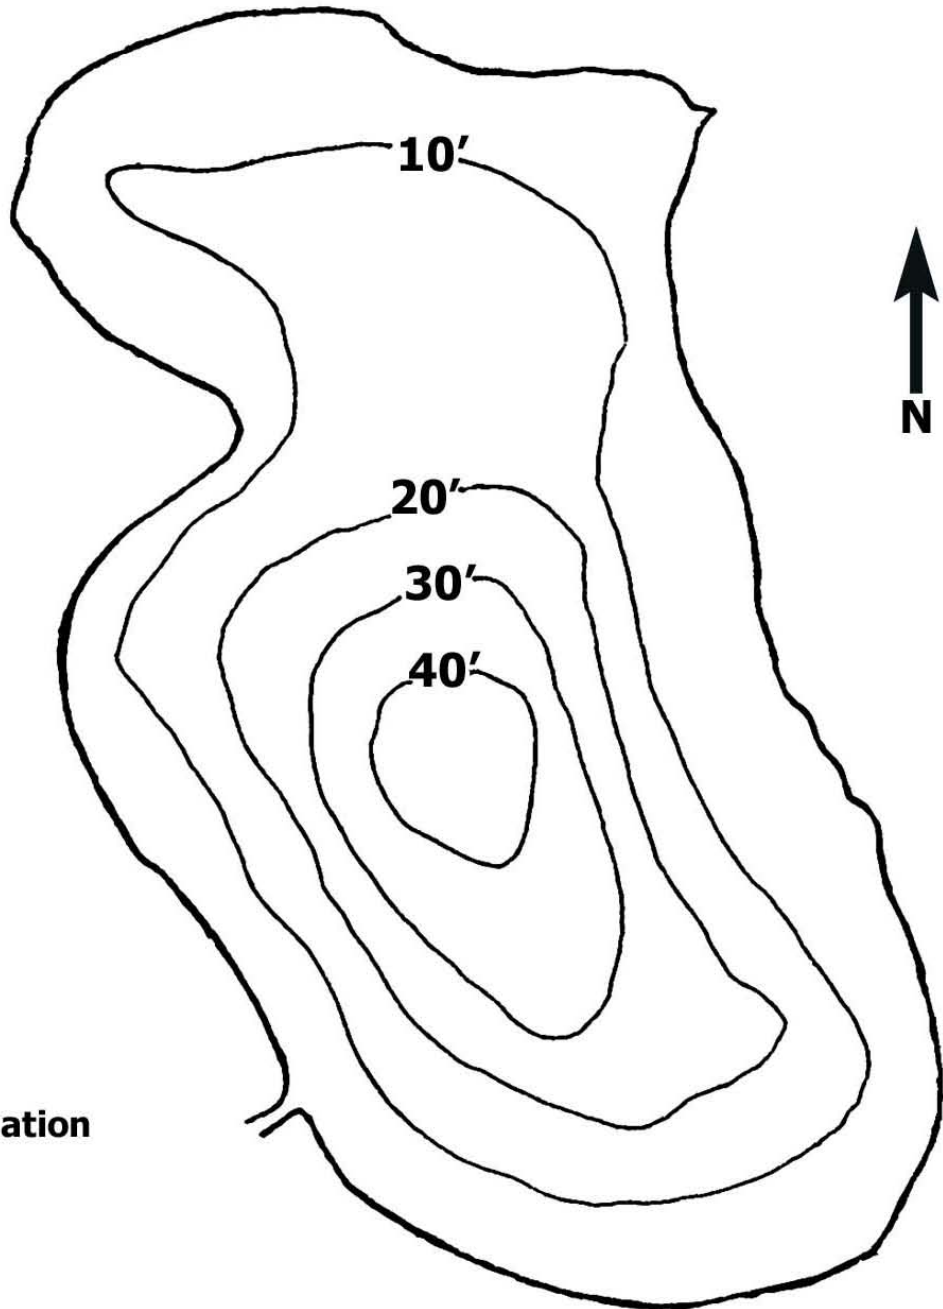

Region 7

Poolville Pond

Not For Use in Navigation

Poolville Pond

County: Madison

Town: Hamilton

Surface Area: 37 Acres

Fish Species Present: Largemouth Bass, Yellow Perch, Chain Pickerel, Common Carp

Scale: 0  650 ft