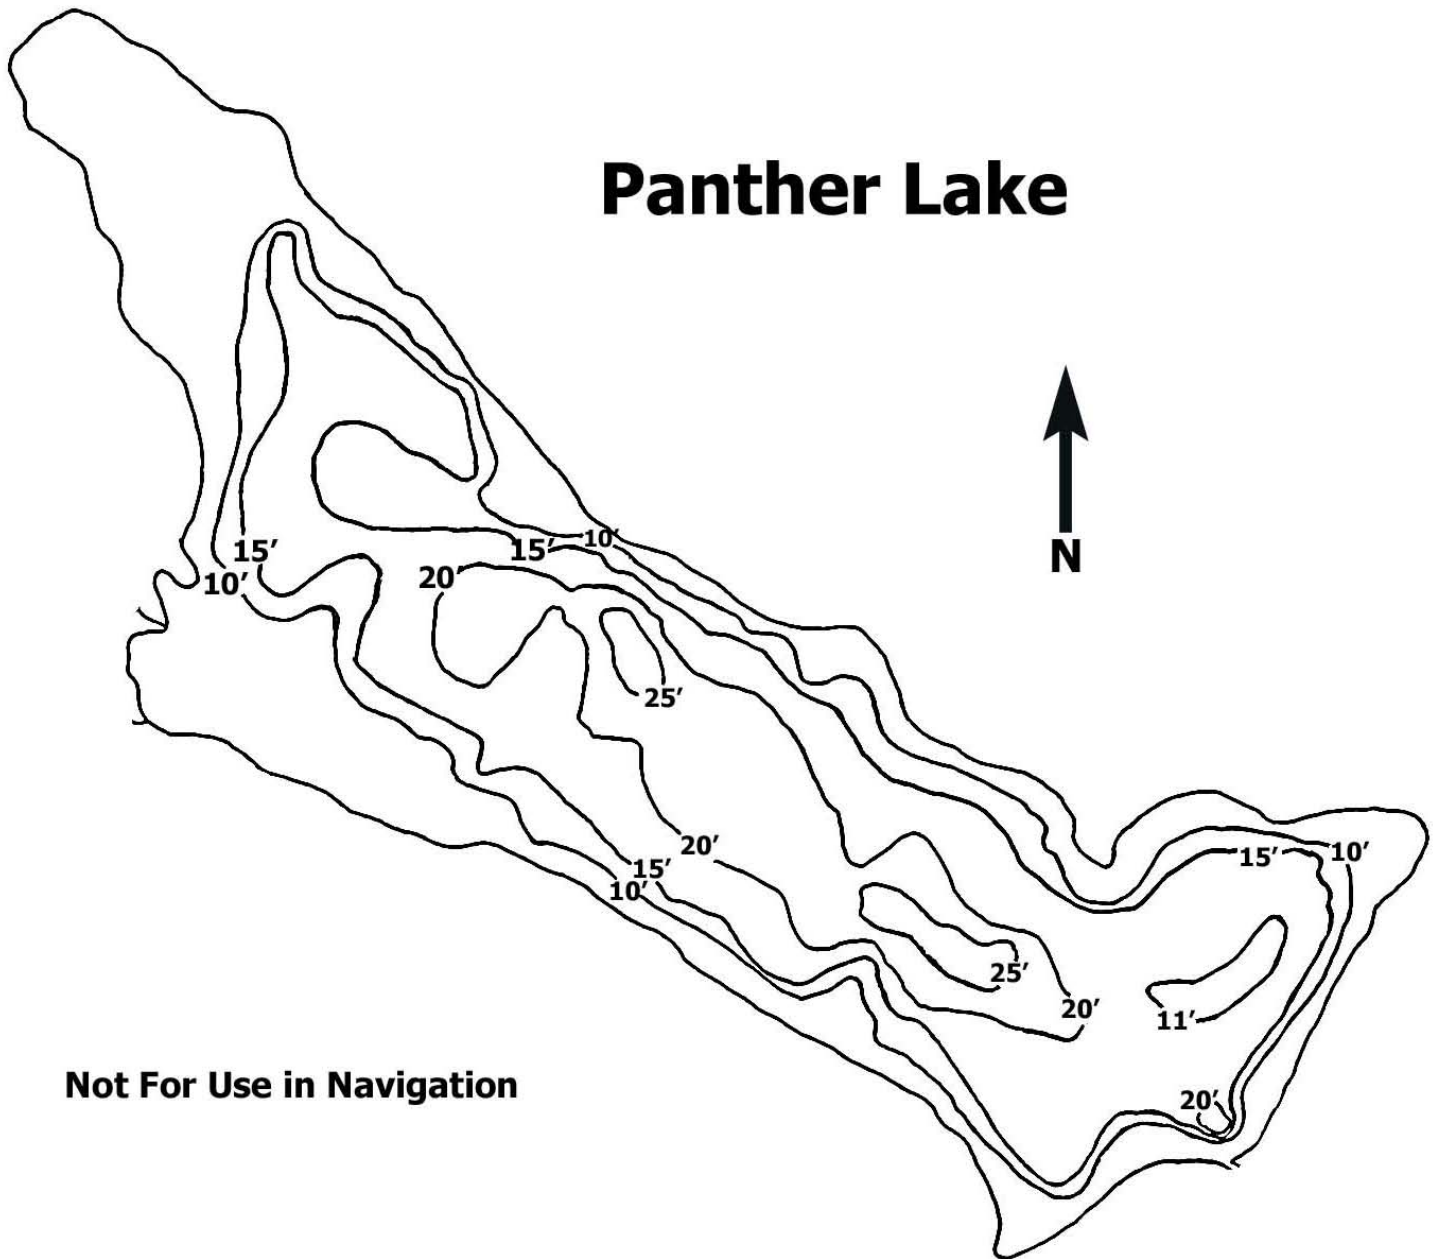

## Region 7

# Panther Lake

Not For Use in Navigation

## Panther Lake

County: Oswego

Town: Constantia, Amboy

Surface Area: 131 Acres

**Fish Species Present:** Largemouth Bass, Tiger Muskellunge, Brown Bullhead, Bluegill, Black Crappie, Chain Pickerel, Smallmouth Bass, Pumpkinseed

Scale: 0  975 ft