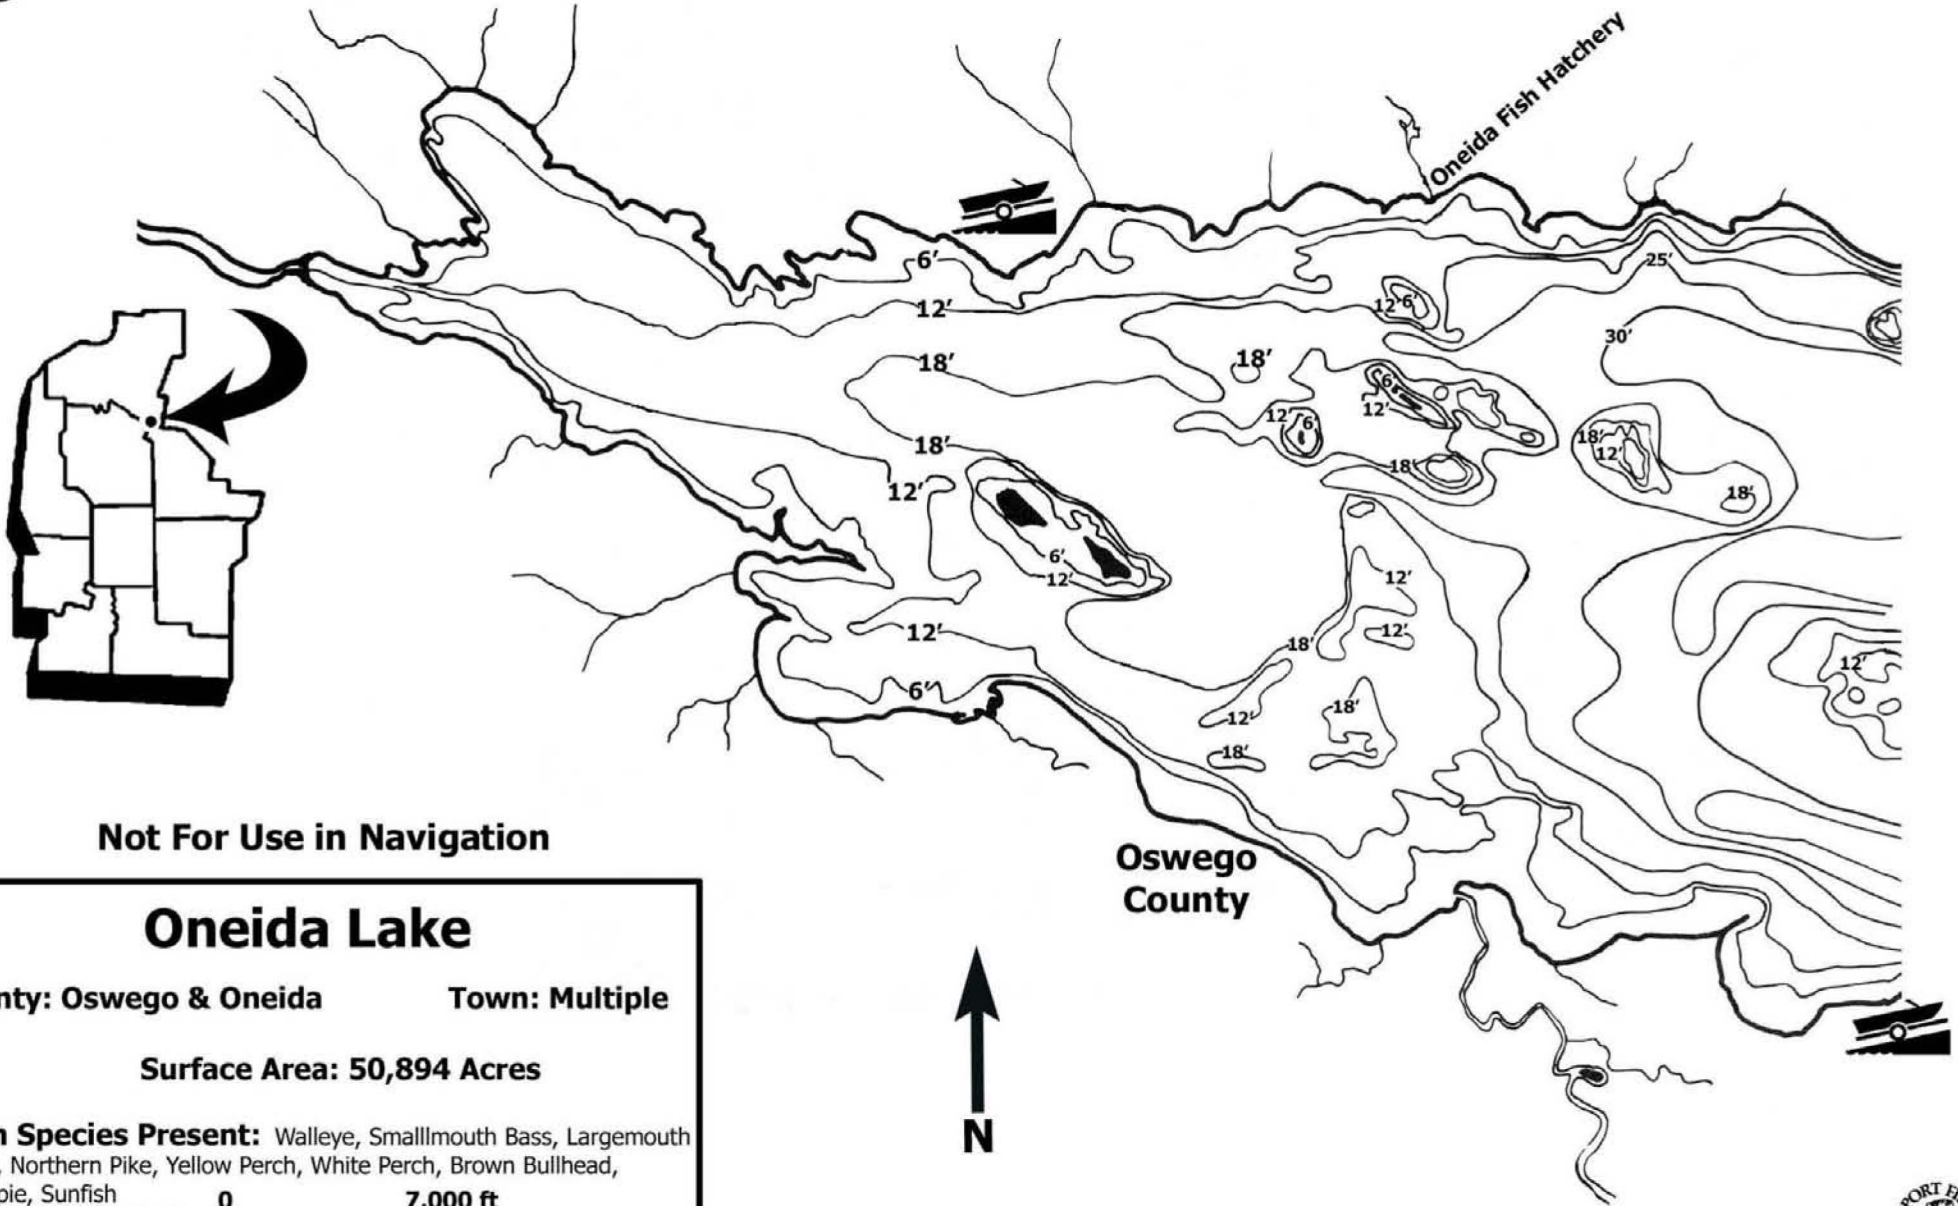

Region 7

Oneida Lake (West)

Not For Use in Navigation

Oneida Lake

County: Oswego & Oneida Town: Multiple

Surface Area: 50,894 Acres

Fish Species Present: Walleye, Smallmouth Bass, Largemouth Bass, Northern Pike, Yellow Perch, White Perch, Brown Bullhead, Crappie, Sunfish

Scale: 0 ————— 7,000 ft