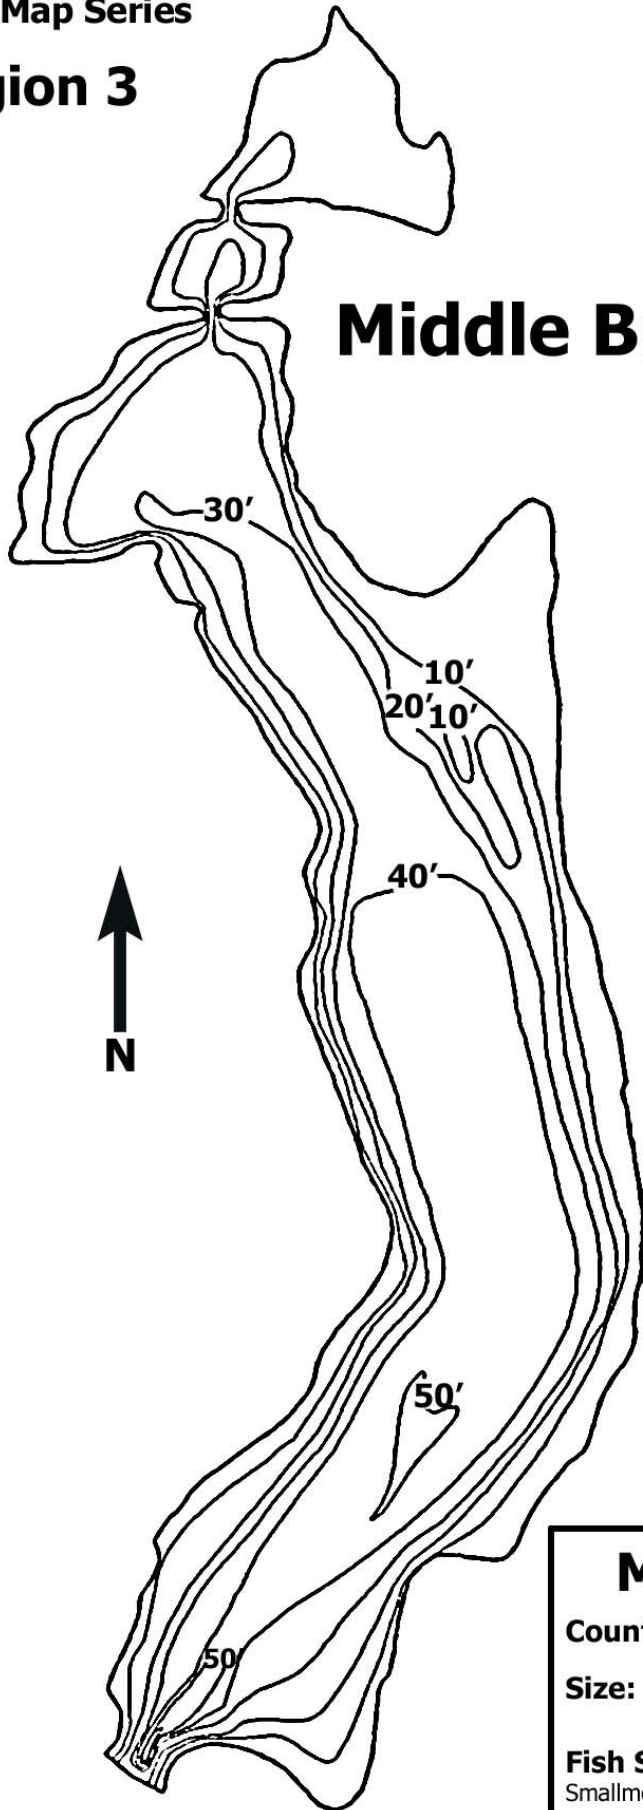

Region 3

Middle Branch Reservoir

Not For Use in Navigation

Middle Branch Reservoir

County: Putnam

Town: Southeast

Size: 400 Acres

Mean Depth: 31ft

Fish Species Present: Largemouth Bass, Chain Pickerel,
Smallmouth Bass, White Perch, Panfish

Scale: 0  1290 ft