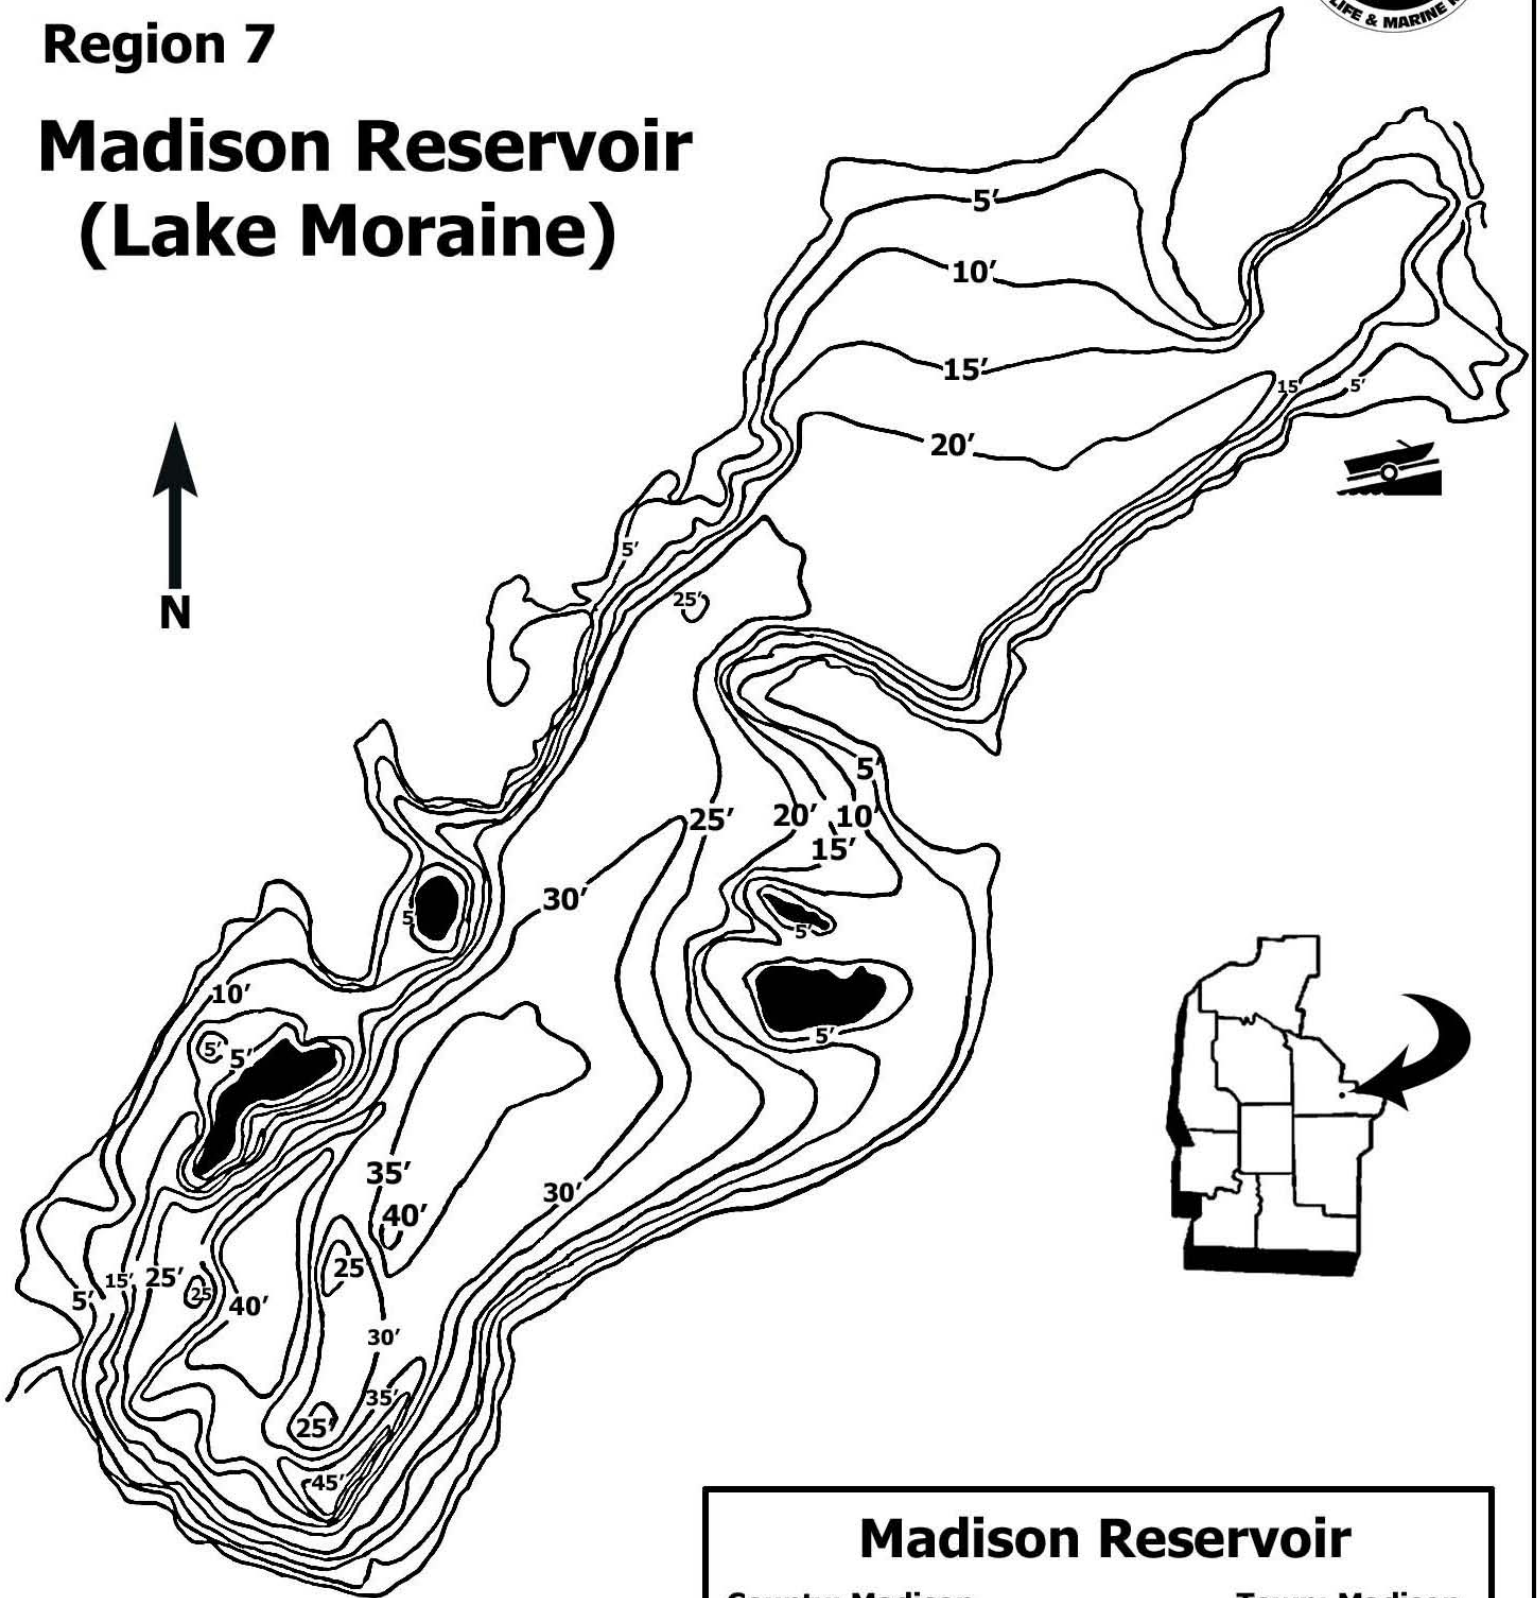

Region 7

Madison Reservoir (Lake Moraine)

Not For Use in Navigation

Madison Reservoir

County: Madison

Town: Madison

Surface Area: 251 Acres

Fish Species Present: Largemouth Bass, Smallmouth Bass,
Chain Pickerel, Tiger Muskellunge, Black Crappie, Bluegill

Scale: 0  1,800 ft