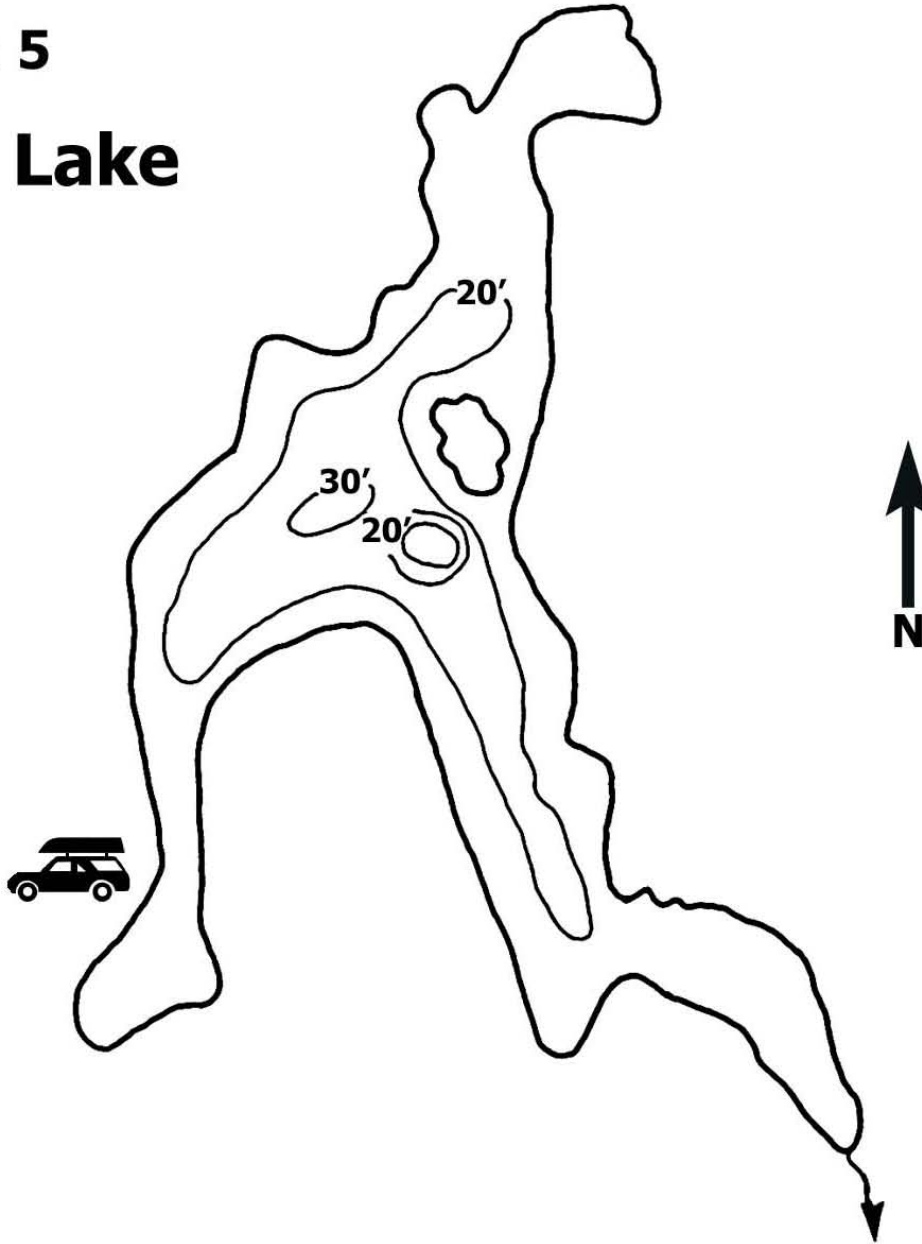

## Region 5

# Loon Lake

**Not For Use in Navigation**

## Loon Lake

**County:** Warren

**Town:** Chester

**Size:** 581 Acres

**Mean Depth:** 15ft

**Fish Species Present:** Largemouth Bass, Smallmouth Bass, Yellow Perch, Brown Bullhead, Northern Pike, Walleye, White Sucker, Pumpkinseed, Rock Bass, Tiger Musky

**Scale:** 0  1,760 ft