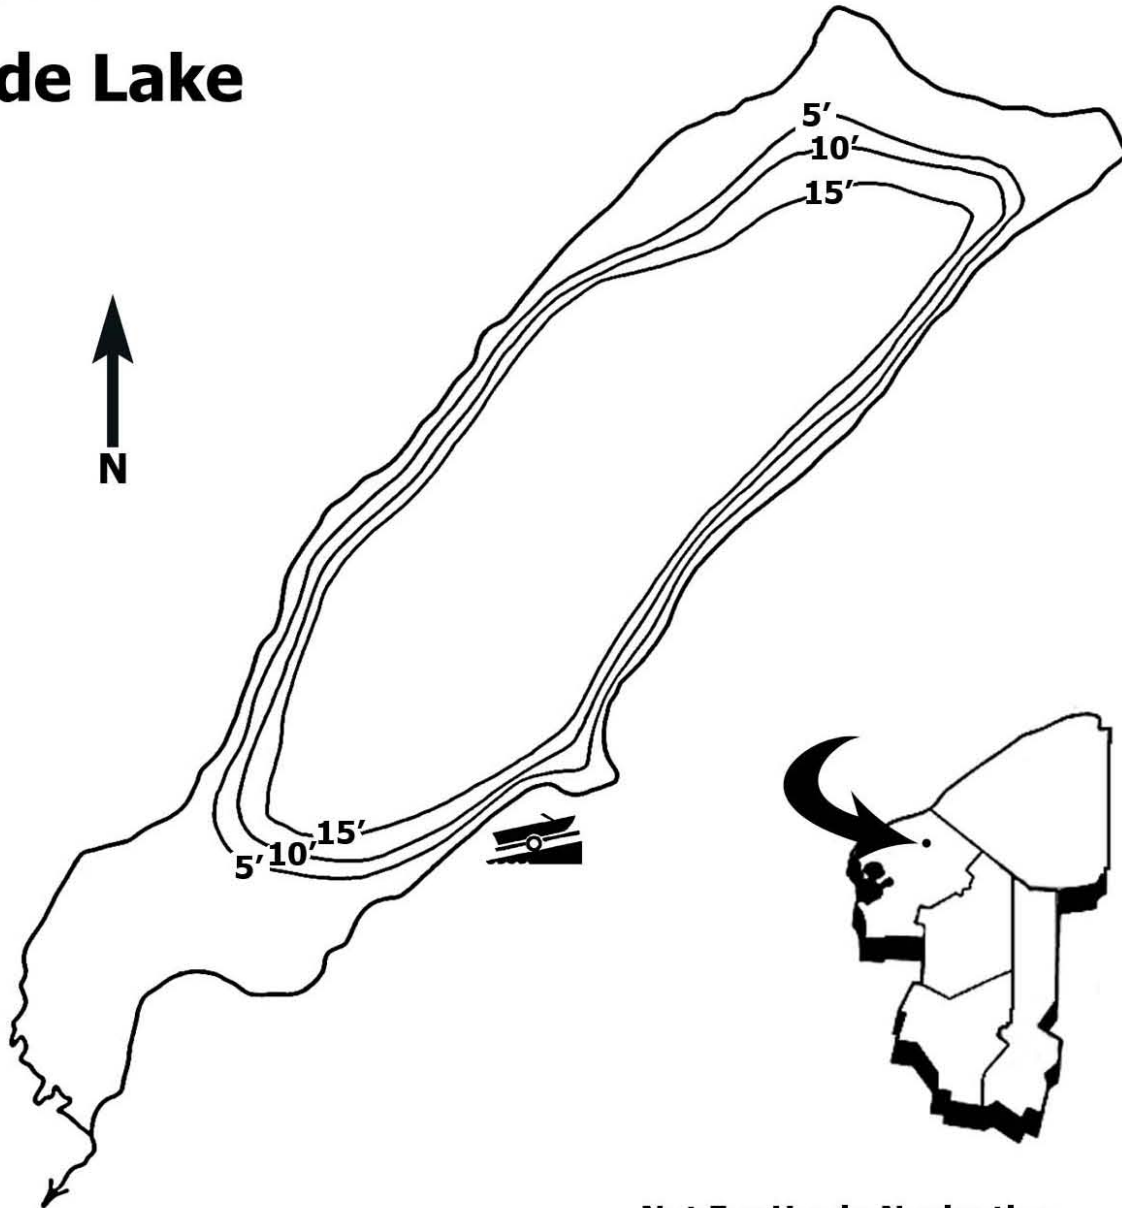

Region 6

Hyde Lake

Not For Use in Navigation

Hyde Lake

County: Jefferson

Town: Theresa

Surface Area: 179 Acres

Mean Depth: 11.5ft

Fish Species Present: Tiger Muskellunge, Largemouth Bass,
Northern Pike, Walleye, Black Crappie, Bluegill, Brown Bullhead,
Yellow Perch

Scale: 0 790 ft