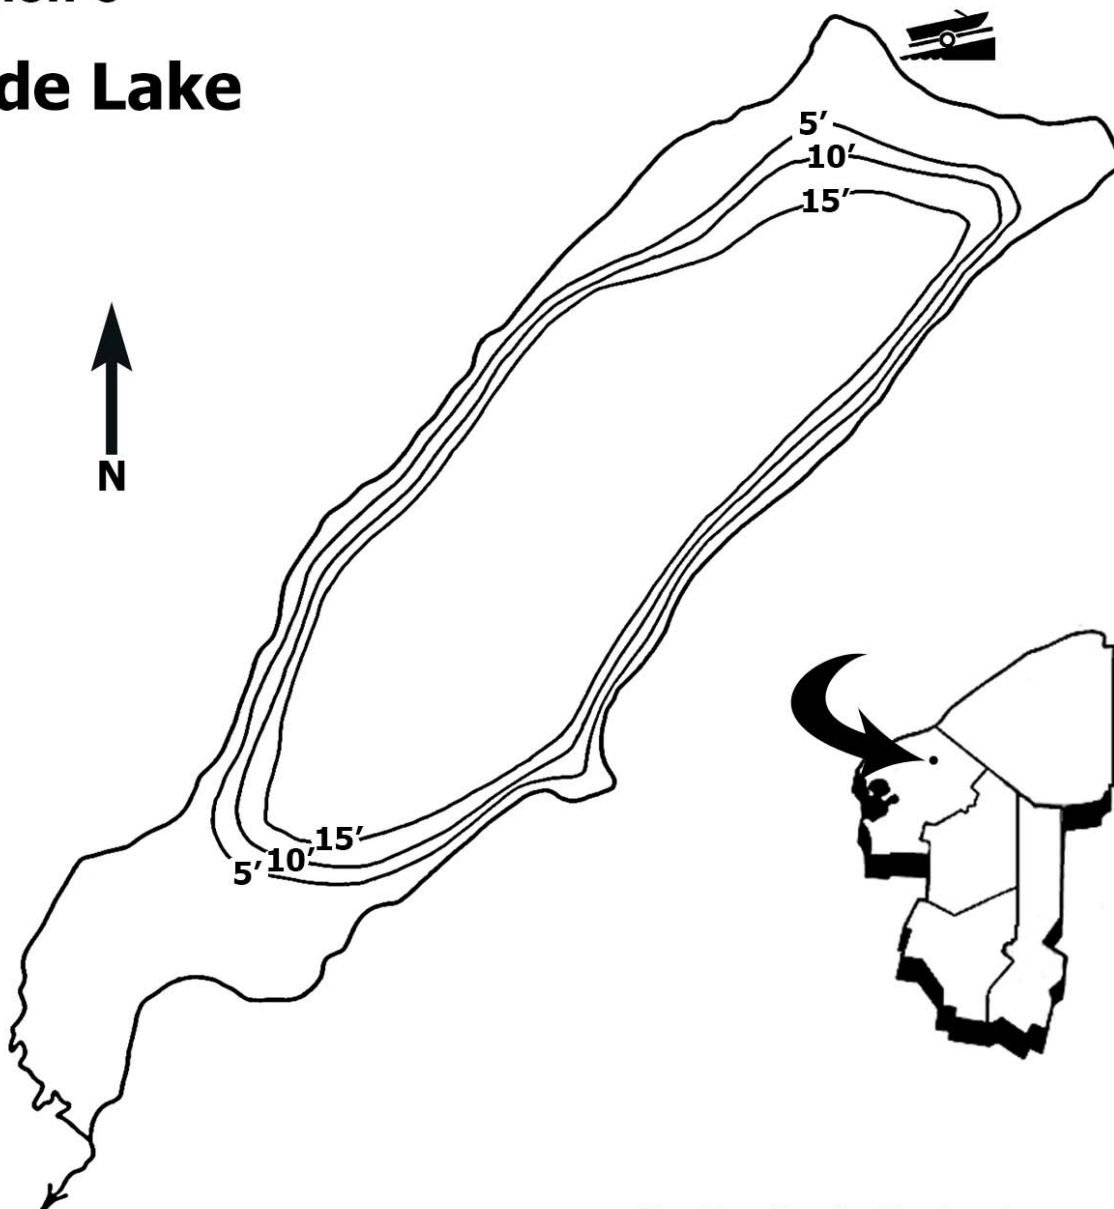

Region 6

Hyde Lake

Not For Use in Navigation

Hyde Lake

County: Jefferson

Town: Theresa

Surface Area: 179 Acres

Mean Depth: 11.5ft

Fish Species Present: Tiger Muskellunge, Largemouth Bass, Northern Pike, Walleye, Black Crappie, Bluegill, Brown Bullhead, Yellow Perch

Scale: 0 790 ft