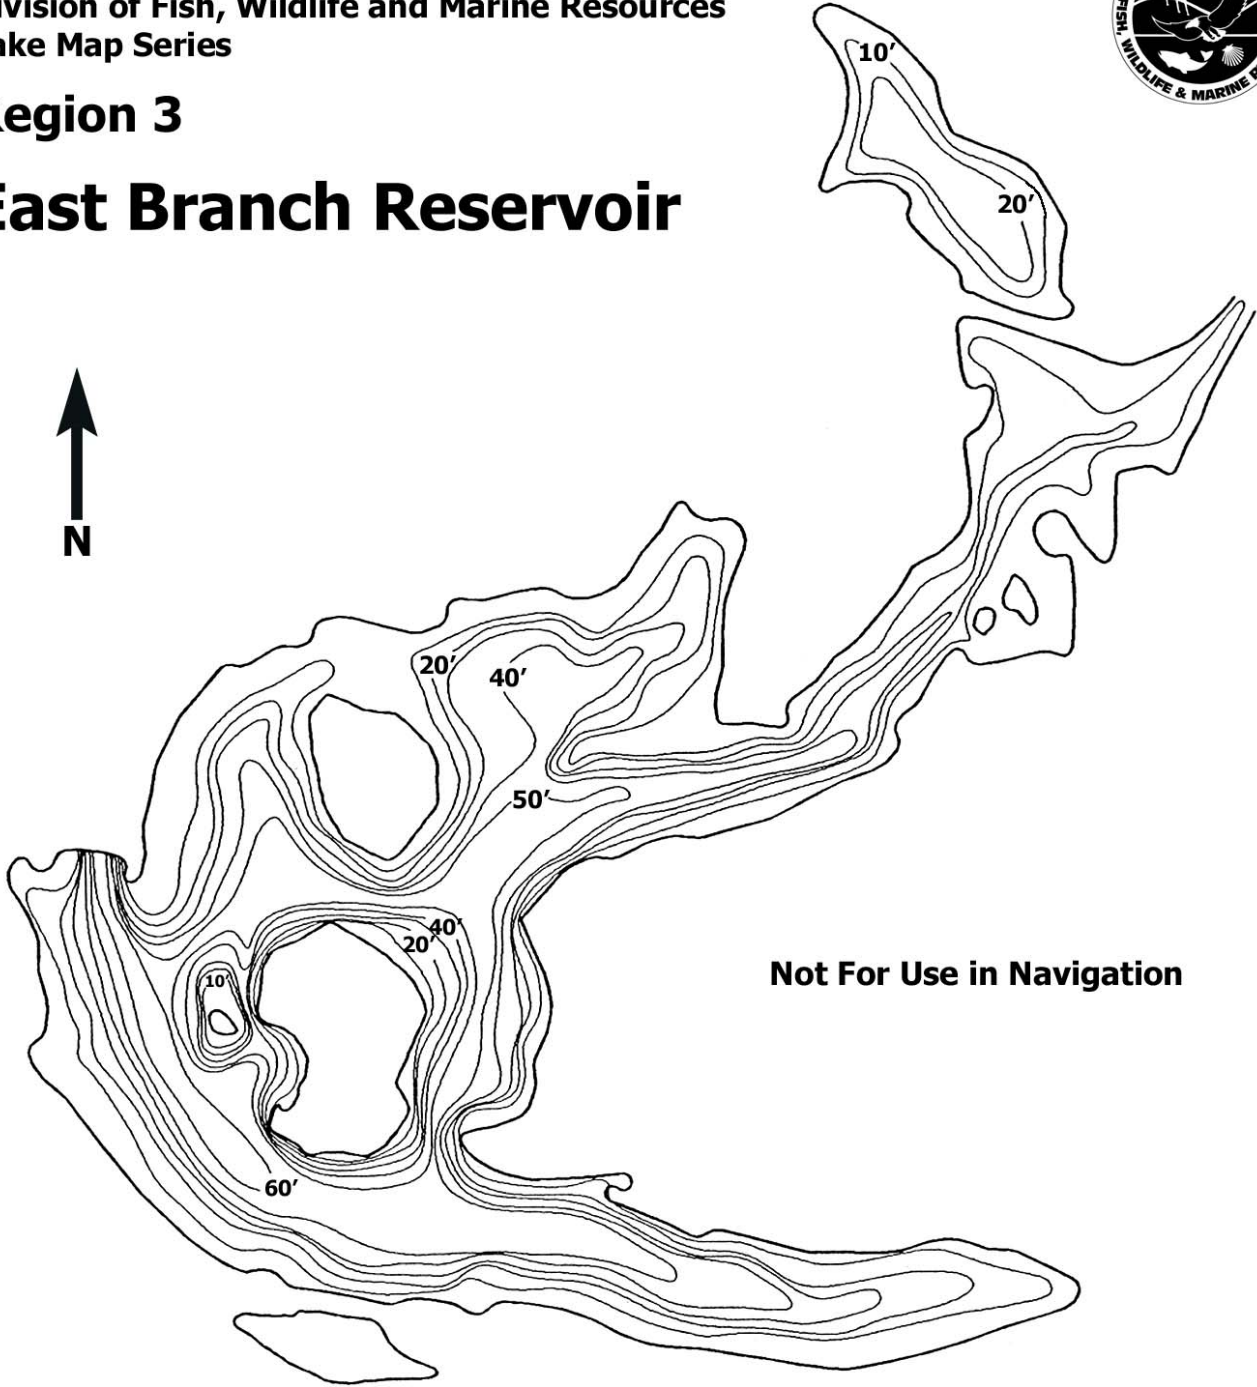

Region 3

East Branch Reservoir

Not For Use in Navigation

East Branch Reservoir	
County: Putnam	Town: Southeast
Surface Area: 525 Acres	Mean Depth: 32.8ft
Fish Species Present: Largemouth Bass, Smallmouth Bass, Chain Pickerel, Brown Trout, Panfish	
Scale:	0  1300 ft