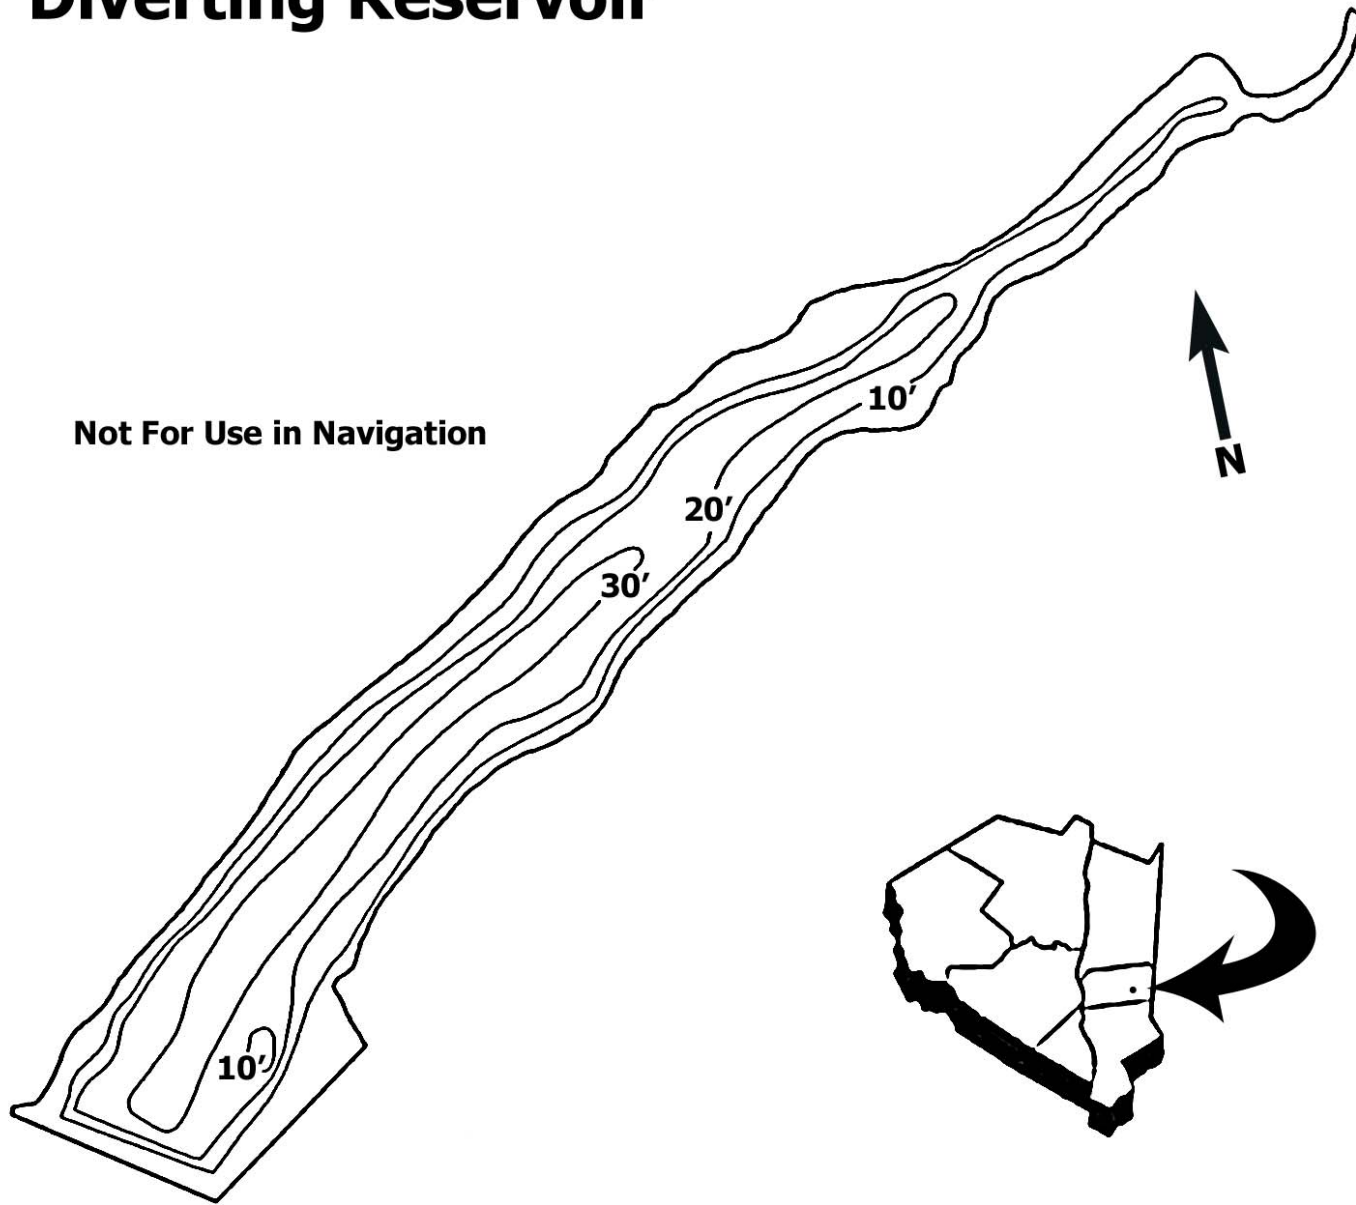

## Region 3

# Diverting Reservoir

Not For Use in Navigation

<b>Diverting Reservoir</b>	
<b>County:</b> Putnam	<b>Town:</b> Southeast
<b>Size:</b> 126 Acres	<b>Mean Depth:</b> 21.3ft
<b>Fish Species Present:</b> Largemouth Bass, Smallmouth Bass, Chain Pickerel, Carp, Panfish	
<b>Scale:</b>	0  965 ft