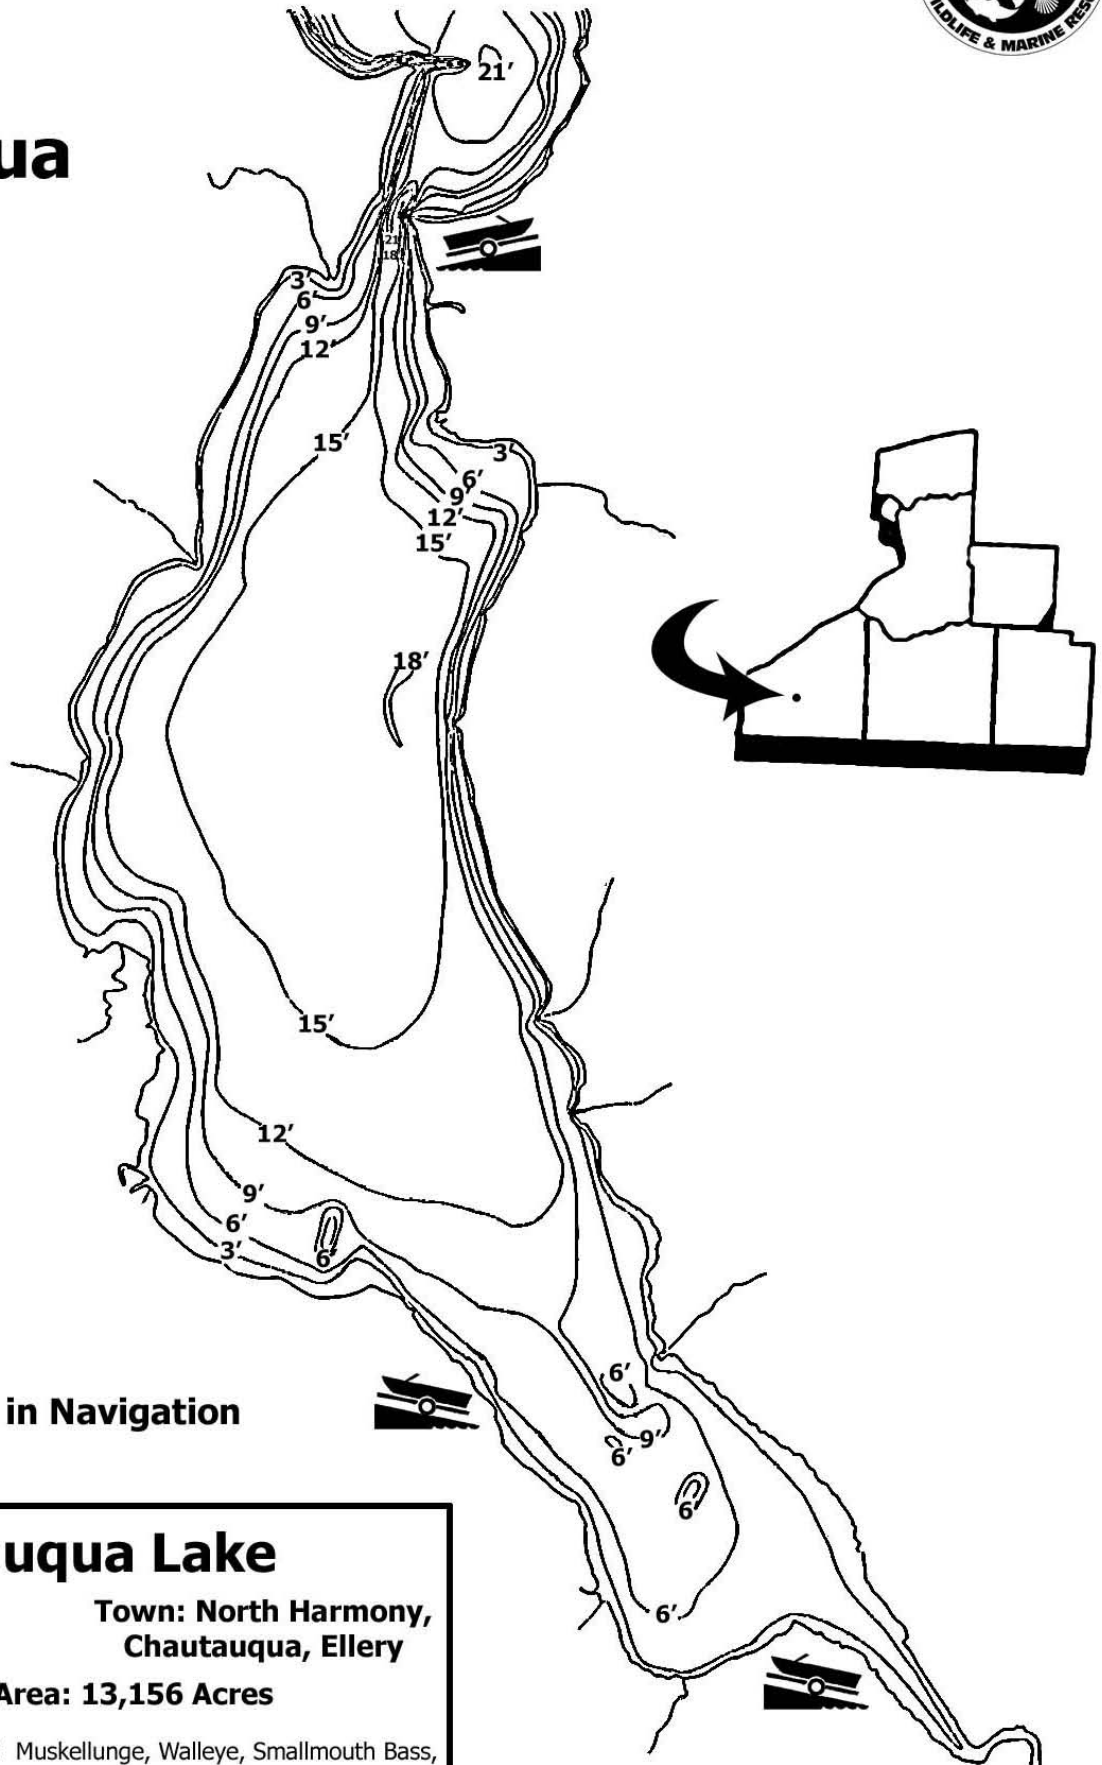

# Region 9

## Chautauqua Lake (South)

Not For Use in Navigation

### Chautauqua Lake

County: Chautauqua

Town: North Harmony,  
Chautauqua, Ellery

Surface Area: 13,156 Acres

**Fish Species Present:** Muskellunge, Walleye, Smallmouth Bass,  
Largemouth Bass, Black Crappie, Yellow Perch, White Perch, Bluegill,  
Pumpkinseed, Brown Bullhead

Scale: 0 4,900 ft