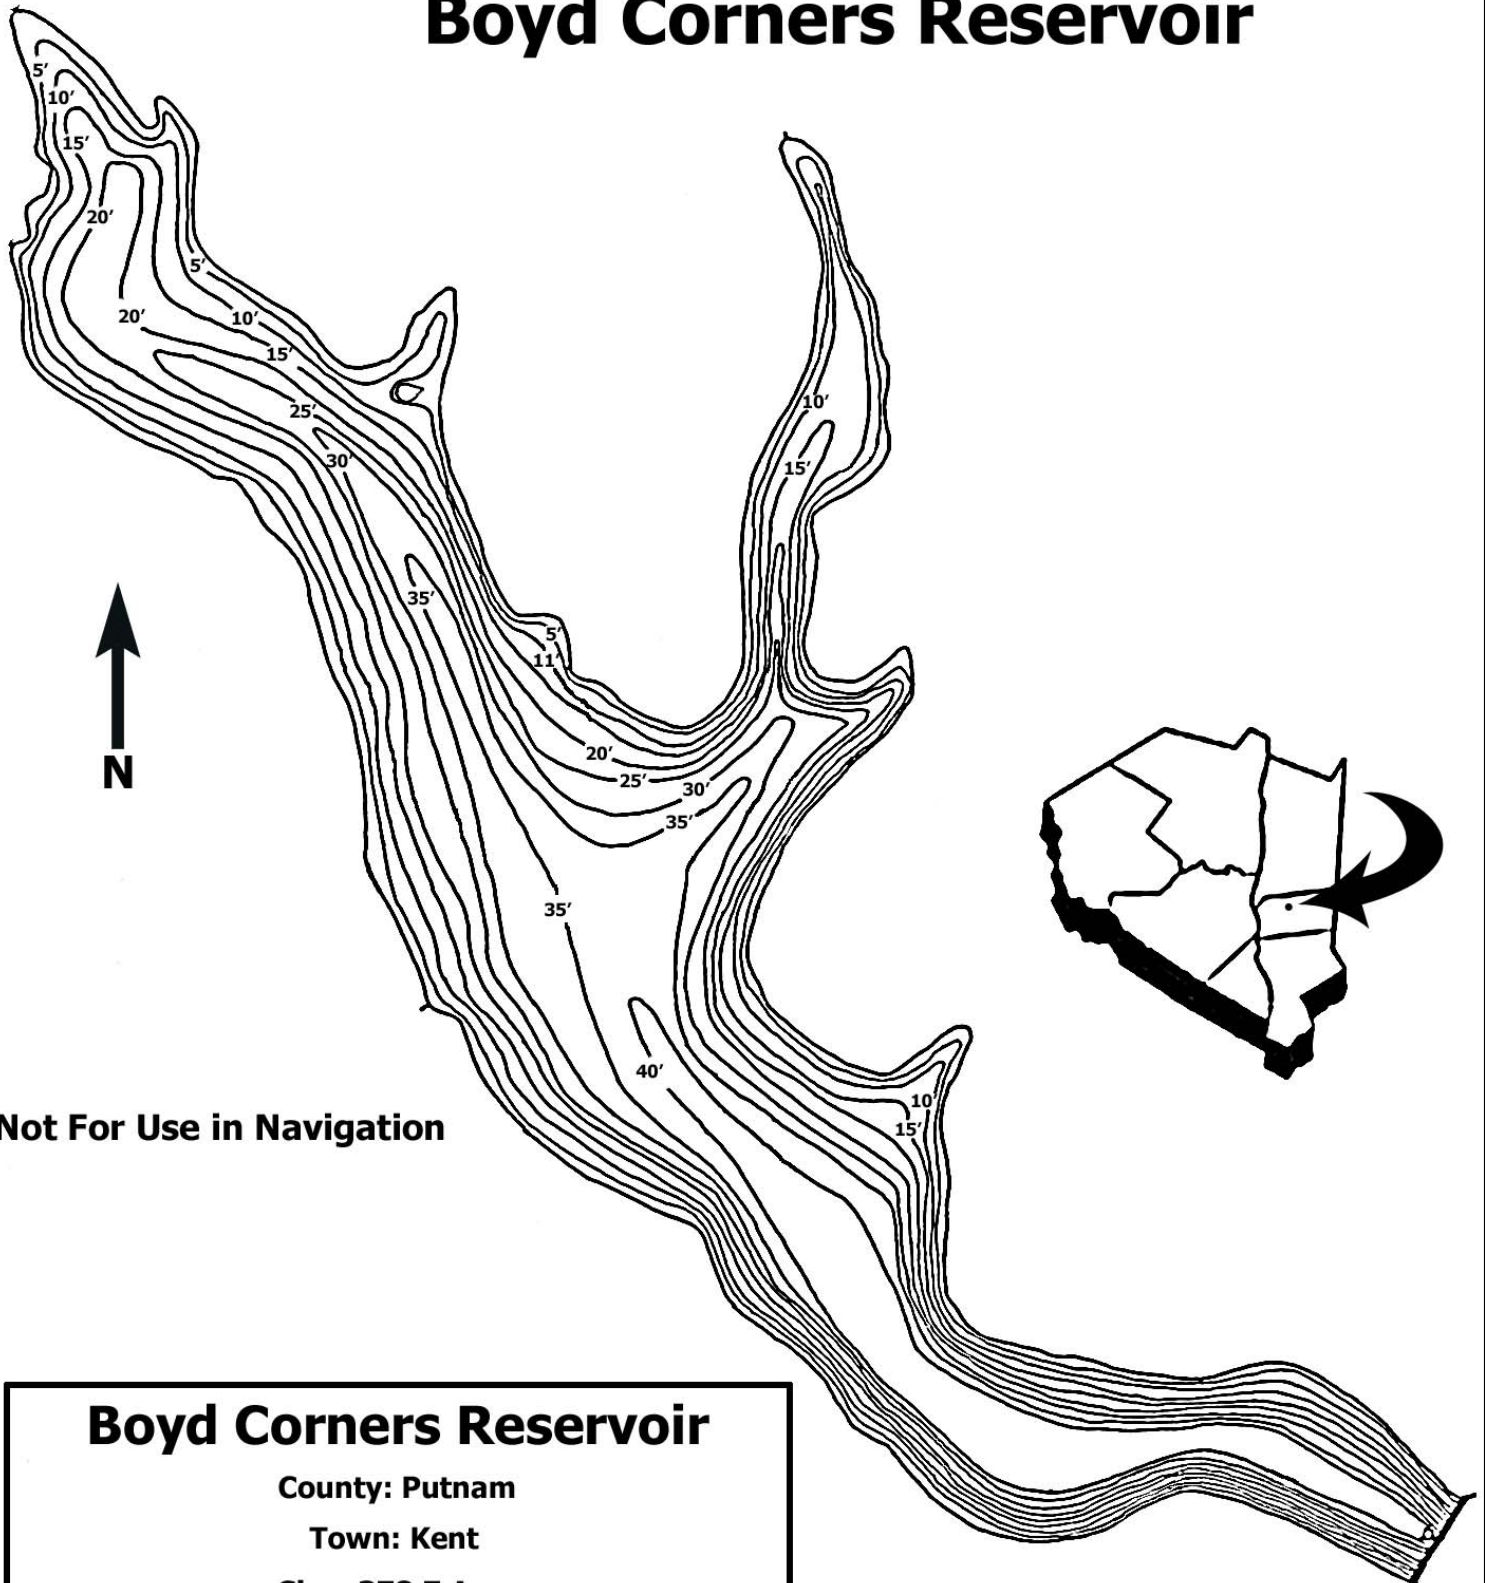

Region 3

Boyd Corners Reservoir

Not For Use in Navigation

Boyd Corners Reservoir

County: Putnam

Town: Kent

Size: 378.7 Acres

Scale: 0  860 ft