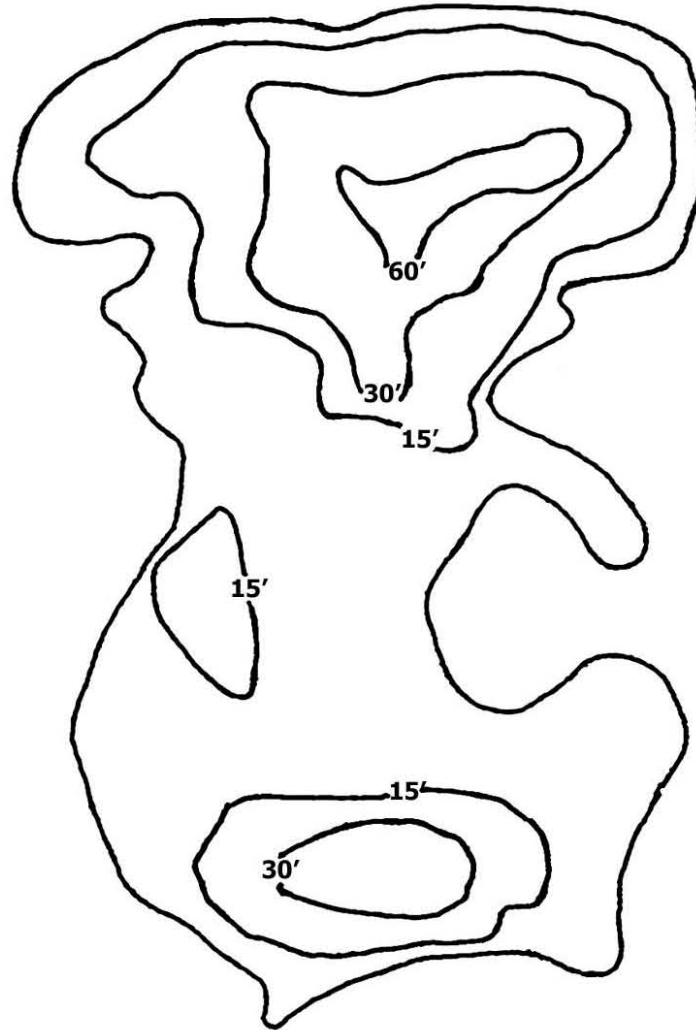

## Region 5

# Bug Lake

**Not For Use in Navigation**

<b>Bug Lake</b>	
<b>County:</b> Hamilton	<b>Town:</b> Inlet
<b>Size:</b> 78 Acres	
<b>Fish Species Present:</b> Lake Trout, Rainbow Smelt, Brook Trout, Kokanee Salmon	
<b>Scale:</b>	0  530 ft