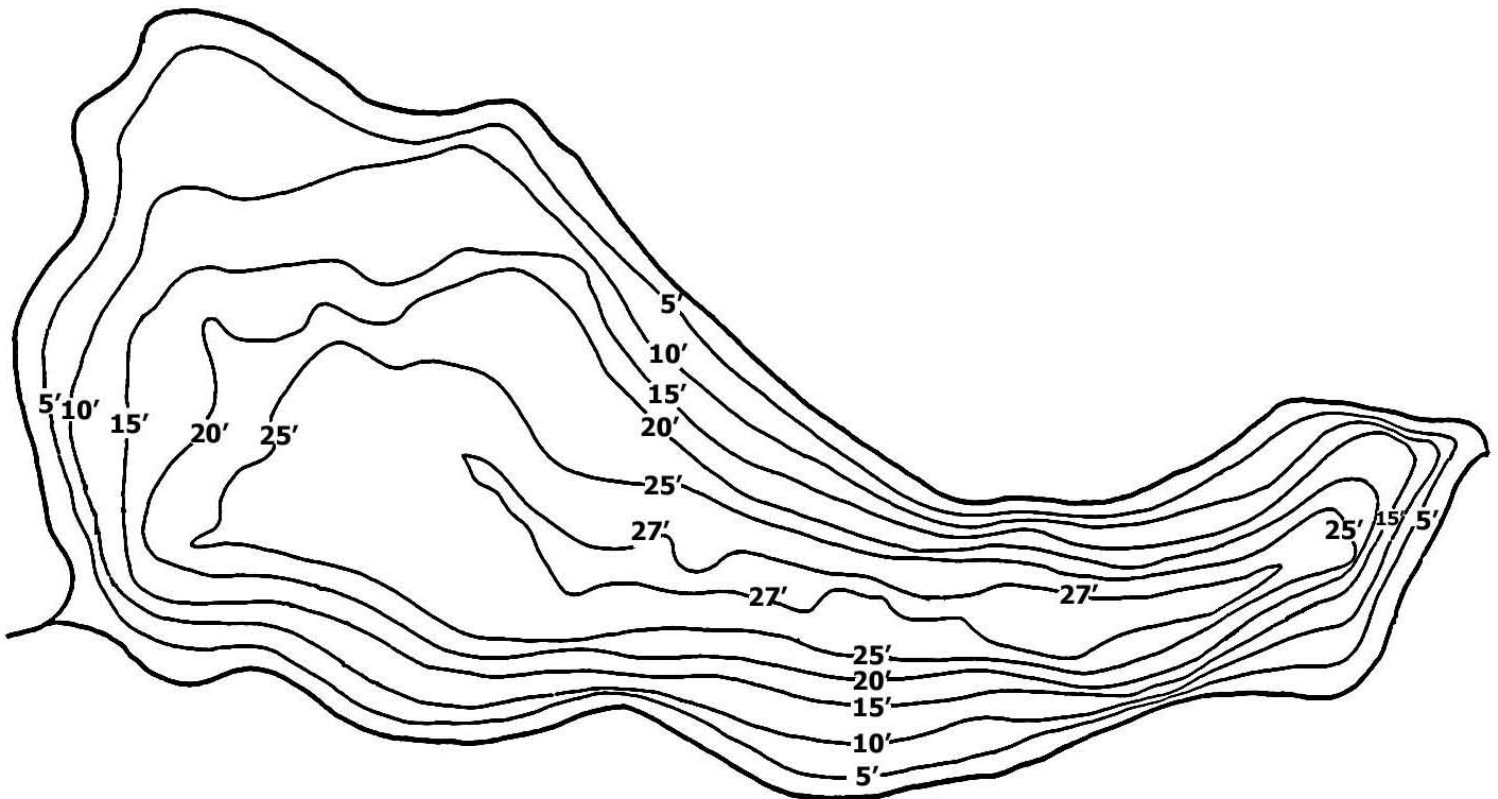

Region 7

Bradley Brook Reservoir

Not For Use in Navigation

Bradley Brook Reservoir

County: Madison Town: Eaton

Surface Area: 137 Acres

Fish Species Present: Chain Pickerel, Pumpkinseed, Rock Bass, Northern Pike, Yellow Perch, Brown Bullhead, Common Carp

Scale: 0  1,125 ft