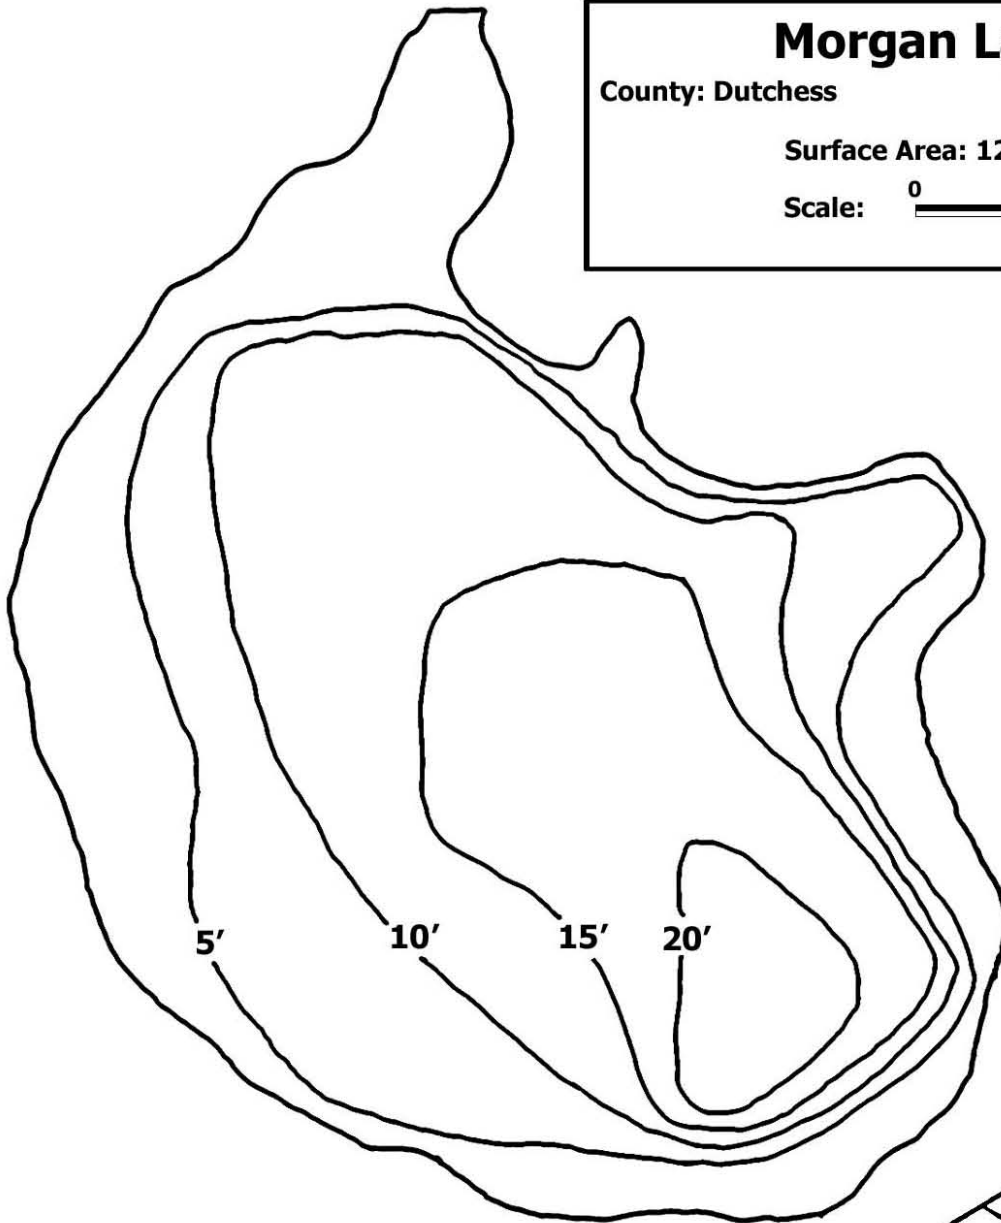

## Region 3

# Morgan Lake

**Morgan Lake**  
County: Dutchess      Town: Poughkeepsie  
Surface Area: 12 Acres  
Scale: 0 16 ft

Not For Use in Navigation