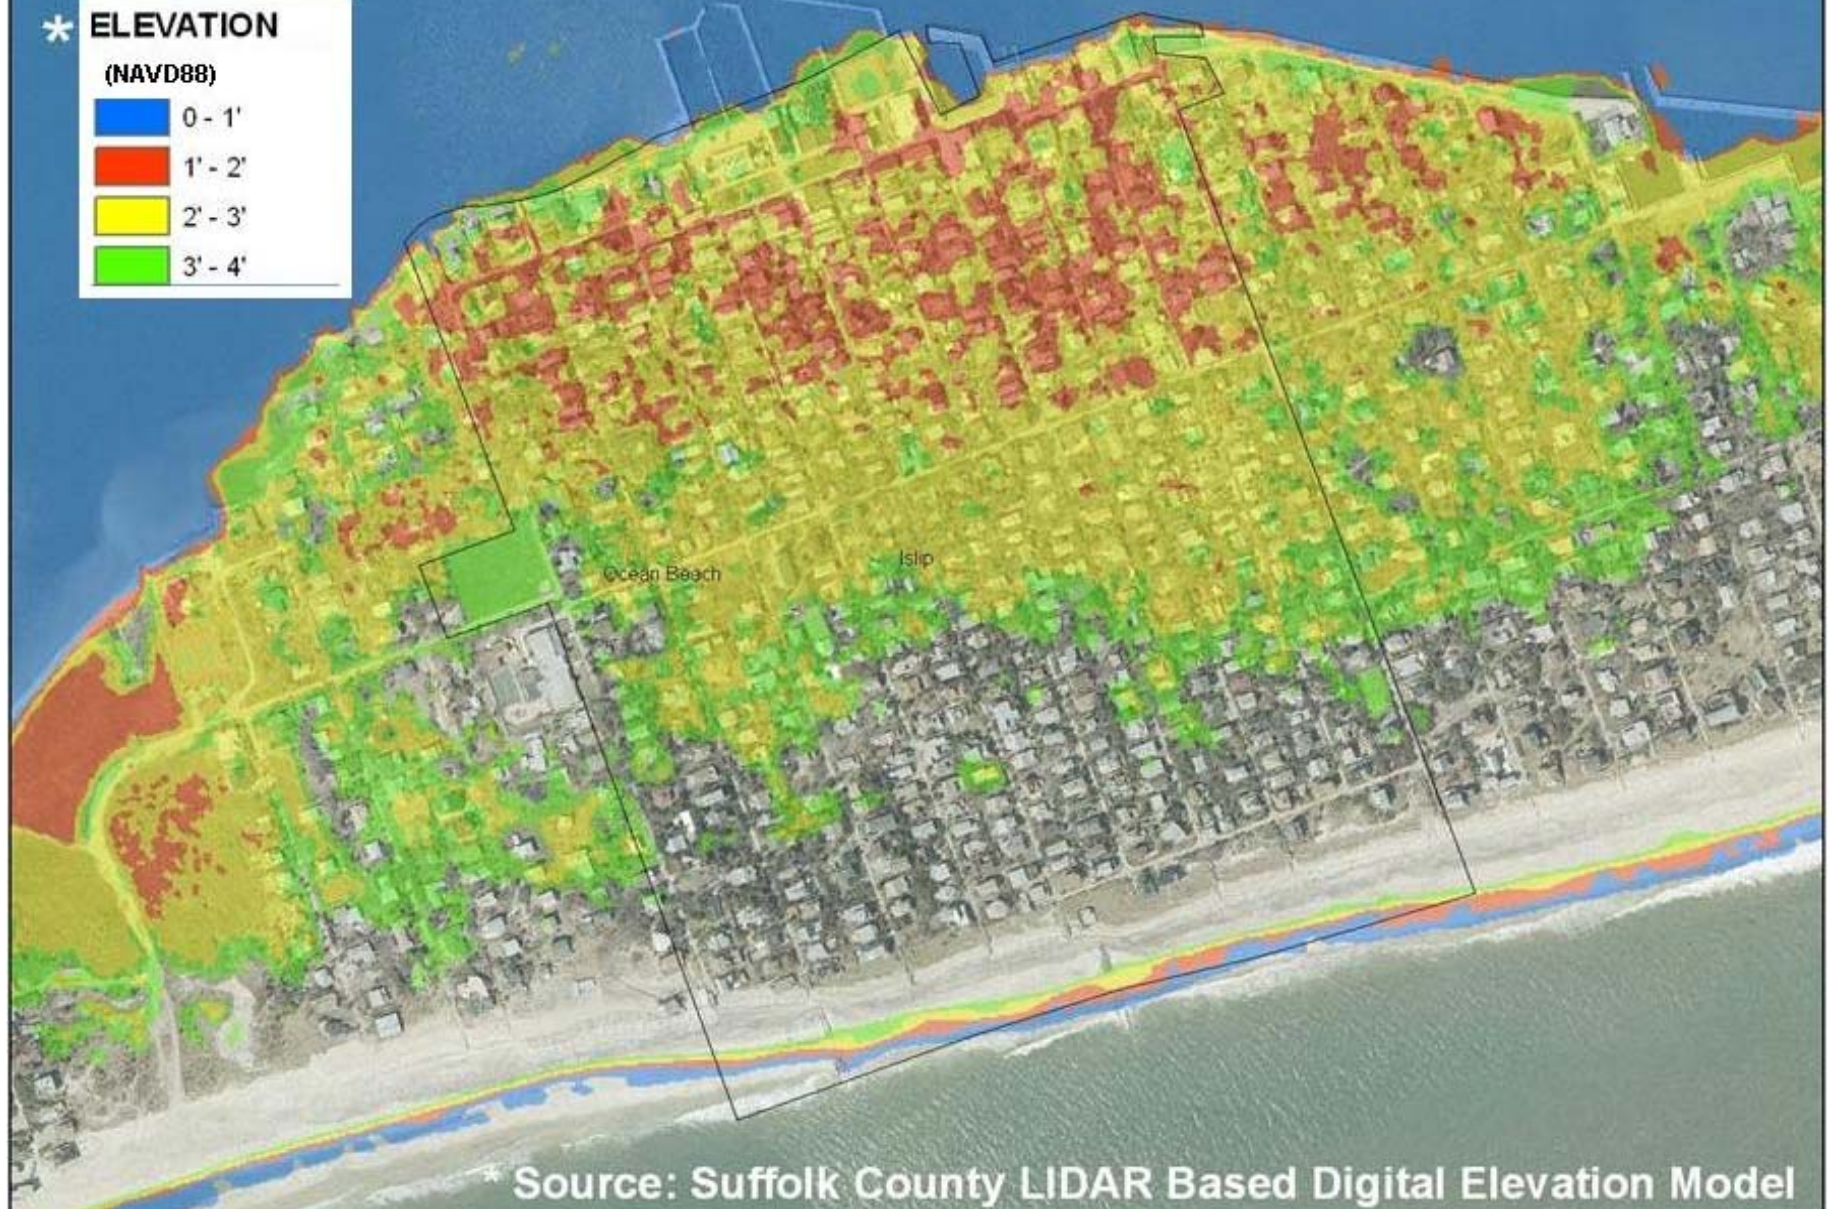

Ocean Beach - Fire Island

* ELEVATION

(NAVD88)

* Source: Suffolk County LIDAR Based Digital Elevation Model